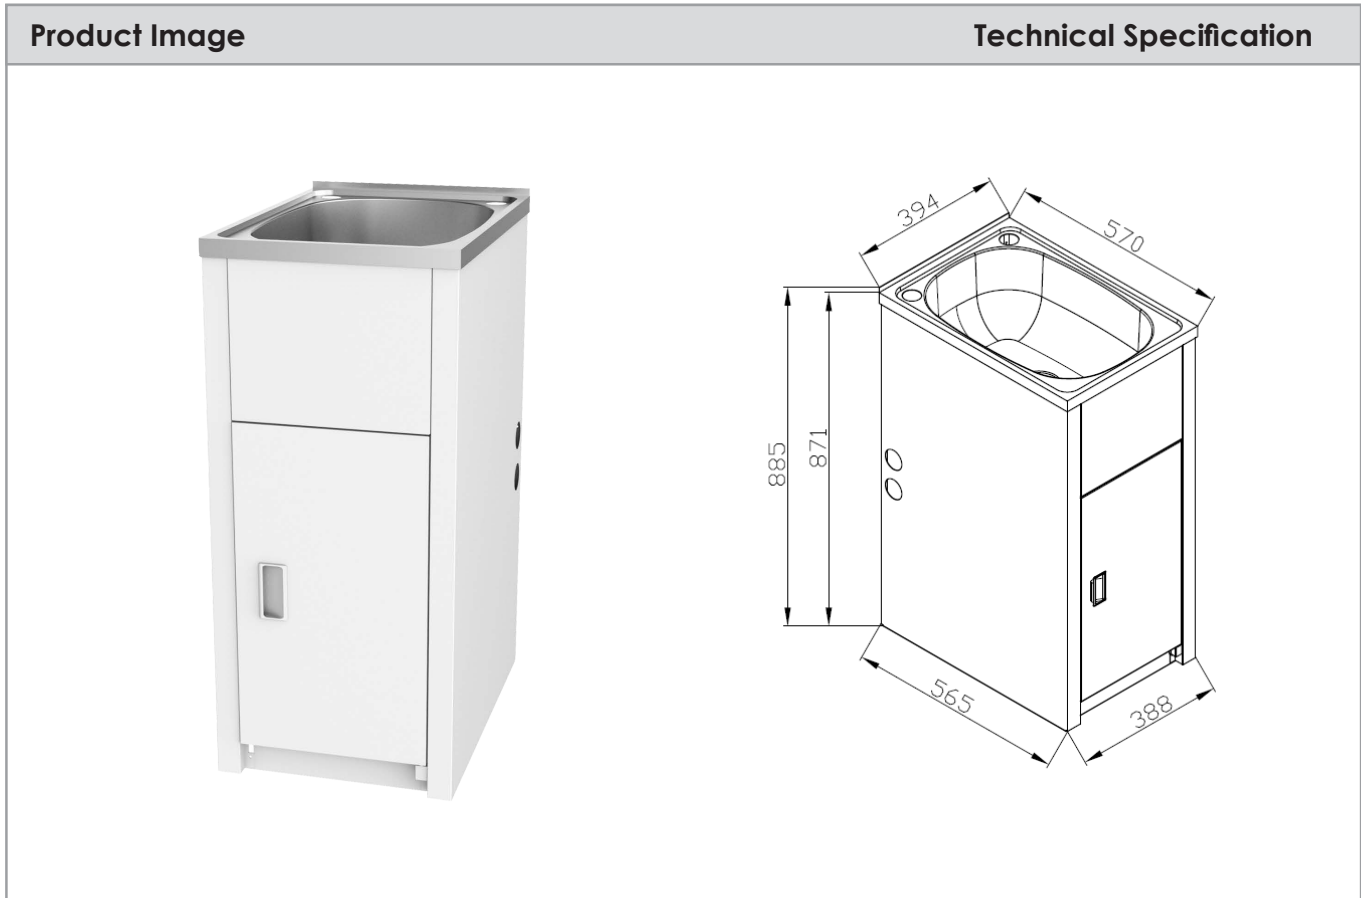

Sync 395 30L Compact Laundry Tub and Cabinet

Description	
<p>YUSHI Sync 395 30L Standard Laundry Tub and Cabinet</p>	
<p>YS65220</p>	<p>Satin SS Sink with white cabinet</p>

Attributes
<ul style="list-style-type: none"> 30L Stainless steel bowl Powder coated steel cabinet Reversible door hinge (prior installation) Bypass kit supplied Plug & waste supplied 1 year warranty

*All dimensions are in millimeters and are subject to normal manufacturing variations. Actual dimensions should be checked prior to installation. Neko pursues a policy of continuing improvement in design and performance of its products. The right is therefore reserved to vary specifications without notice.