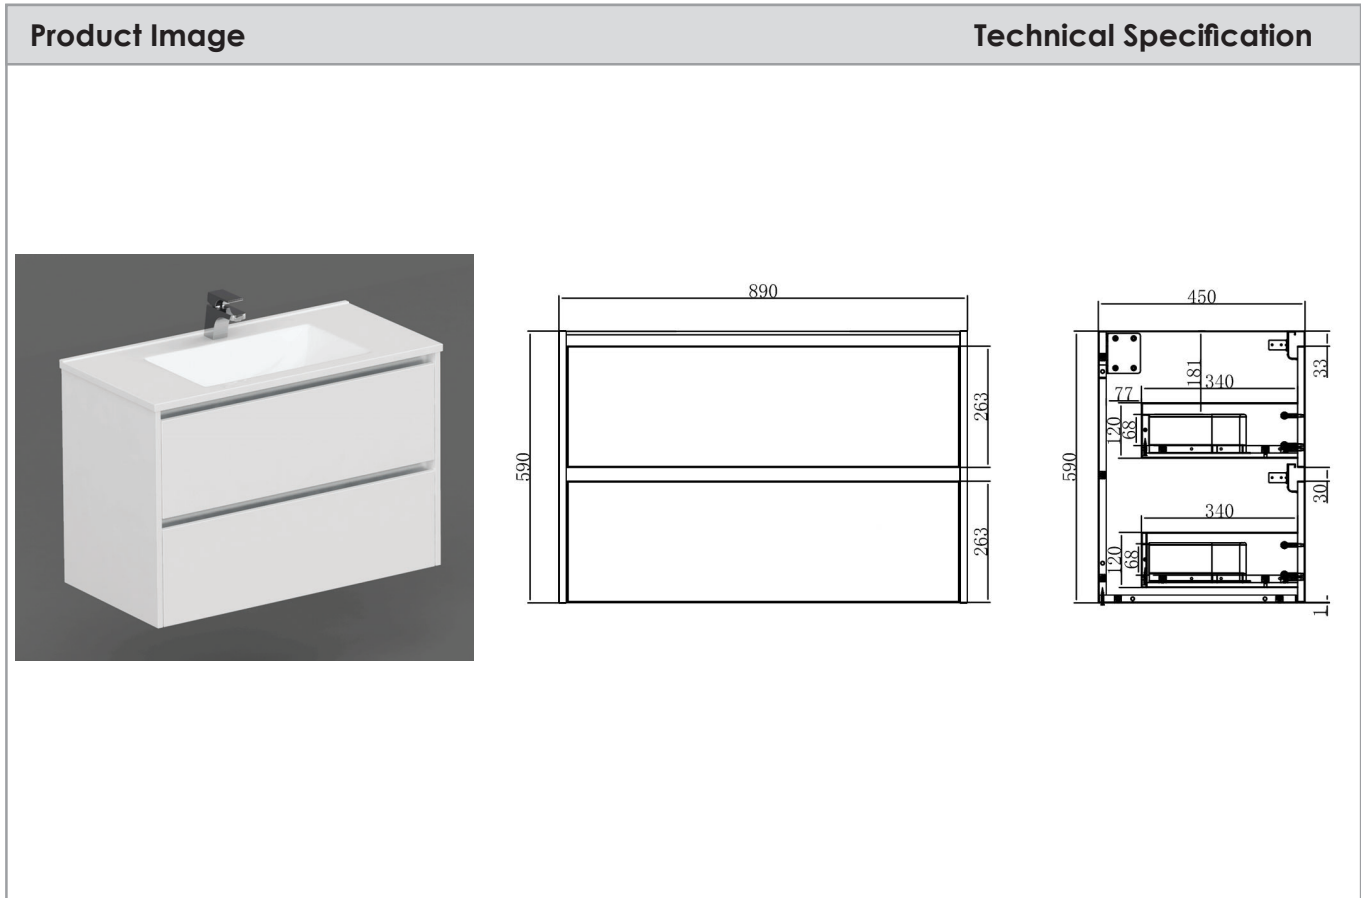

Inspire 900mm Wall Hung Vanity

Description

Inspire W/H Vanity 900mm Dbl Drawer Finger Pull
Soft Close Cabinet Only

YS208110 Elegant Oak 

YS213110 Gloss White 

YS214110 Dark Elm 

Attributes

- Modern and Durable Aluminum Frame
- Full Length Handle Free Finger Pull Design
- Soft close drawer system
- Solid Back Panel
- Requires 40mm P&W
- Fit with:
- Neko Ceramic Top (w/ overflow)
- Neko Polymarble Top (no overflow)
- Neko Quartz + U/M basin (w/ overflow)

*All dimensions are in millimeters and are subject to normal manufacturing variations. Actual dimensions should be checked prior to installation. Yushi pursues a policy of continuing improvement in design and performance of its products. The right is therefore reserved to vary specifications without notice.