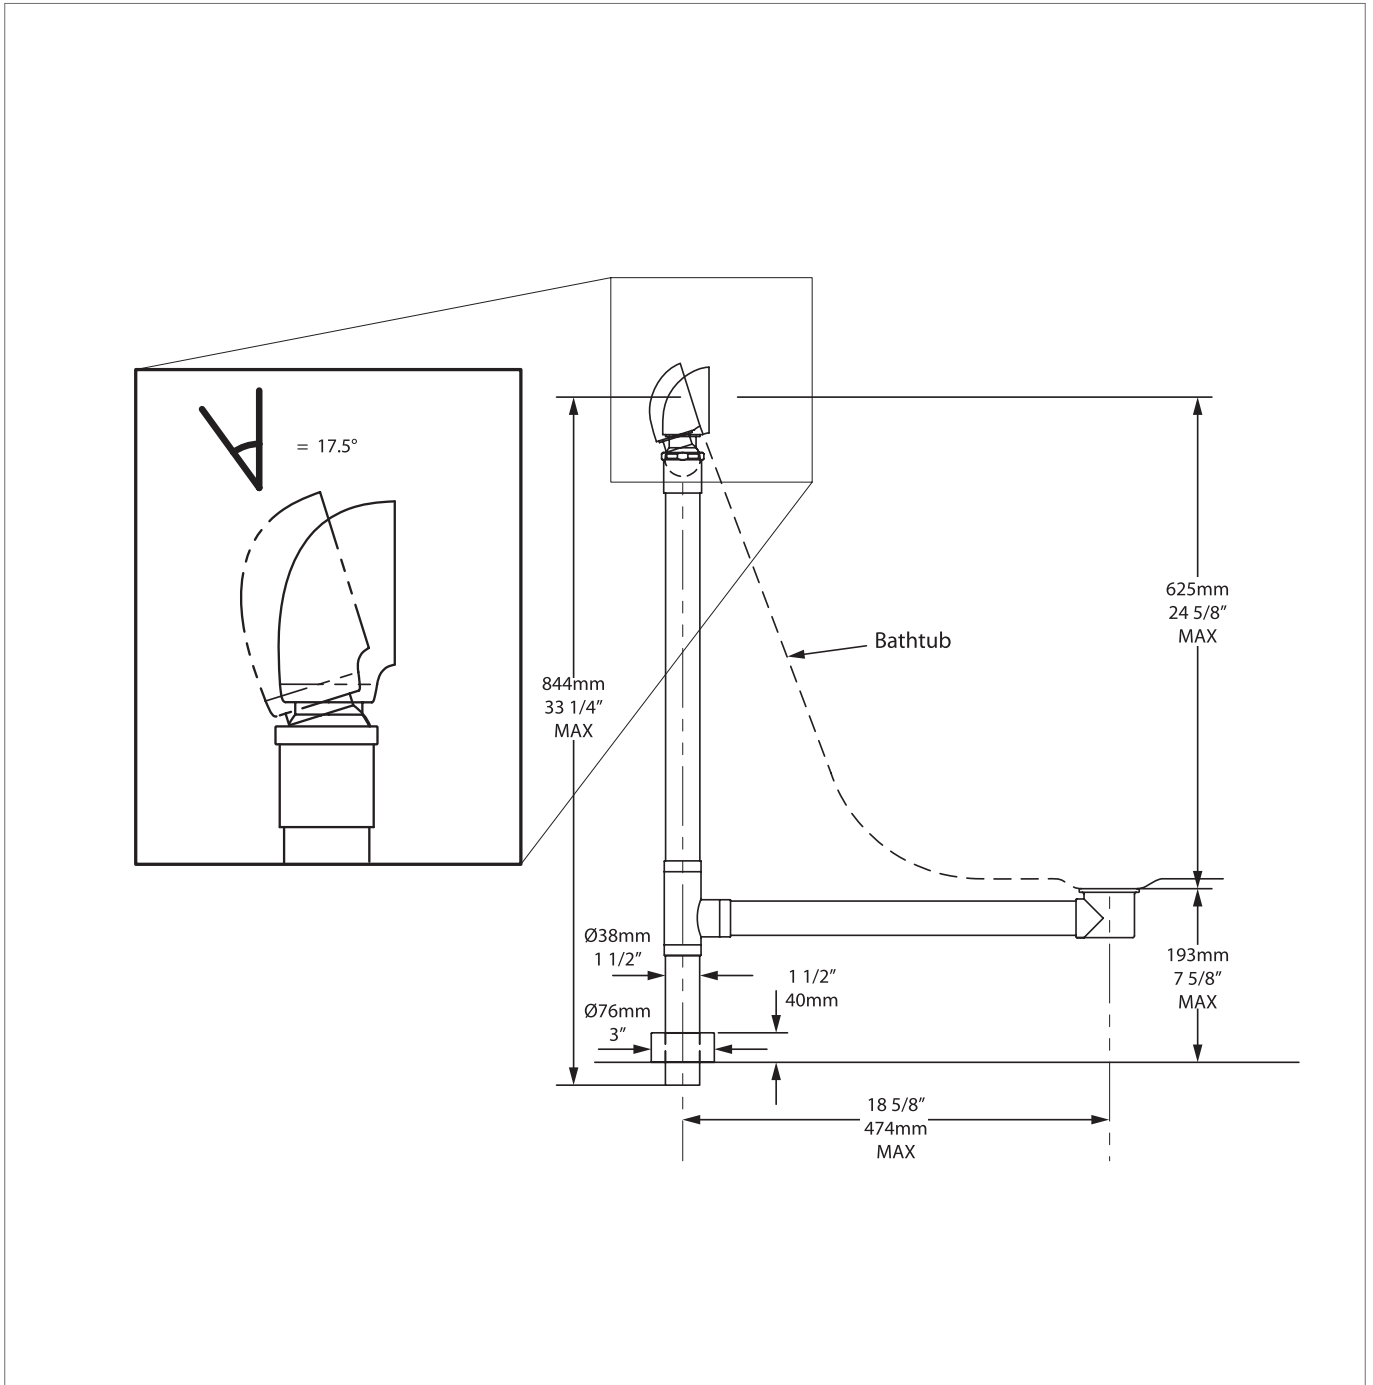

Kit 50 K-50-xx

*All measurements subject to +/-5% tolerance

• Bath drain with above floor shoe tube. Features contemporary "toe tapper" plug and traditional plug & chain.

- K-50-PC Polished Chrome, Chrom Poliert, Chrome Poli, Cromado Brillante, Cromo Lucidato
- K-50-PN Polished Nickel, Nickel Poliert, Nickel Poli, Niquel Brillante, Nickel Lucidato
- K-50-PB Polished Brass, Messing Poliert, Laiton Poli, Latón Pulido, Ottone Lucidato
- K-50-BN Brushed Nickel, Nickel Gebürstet, Nickel Brossé, Niquel Satinado, Nickel Spazzolato