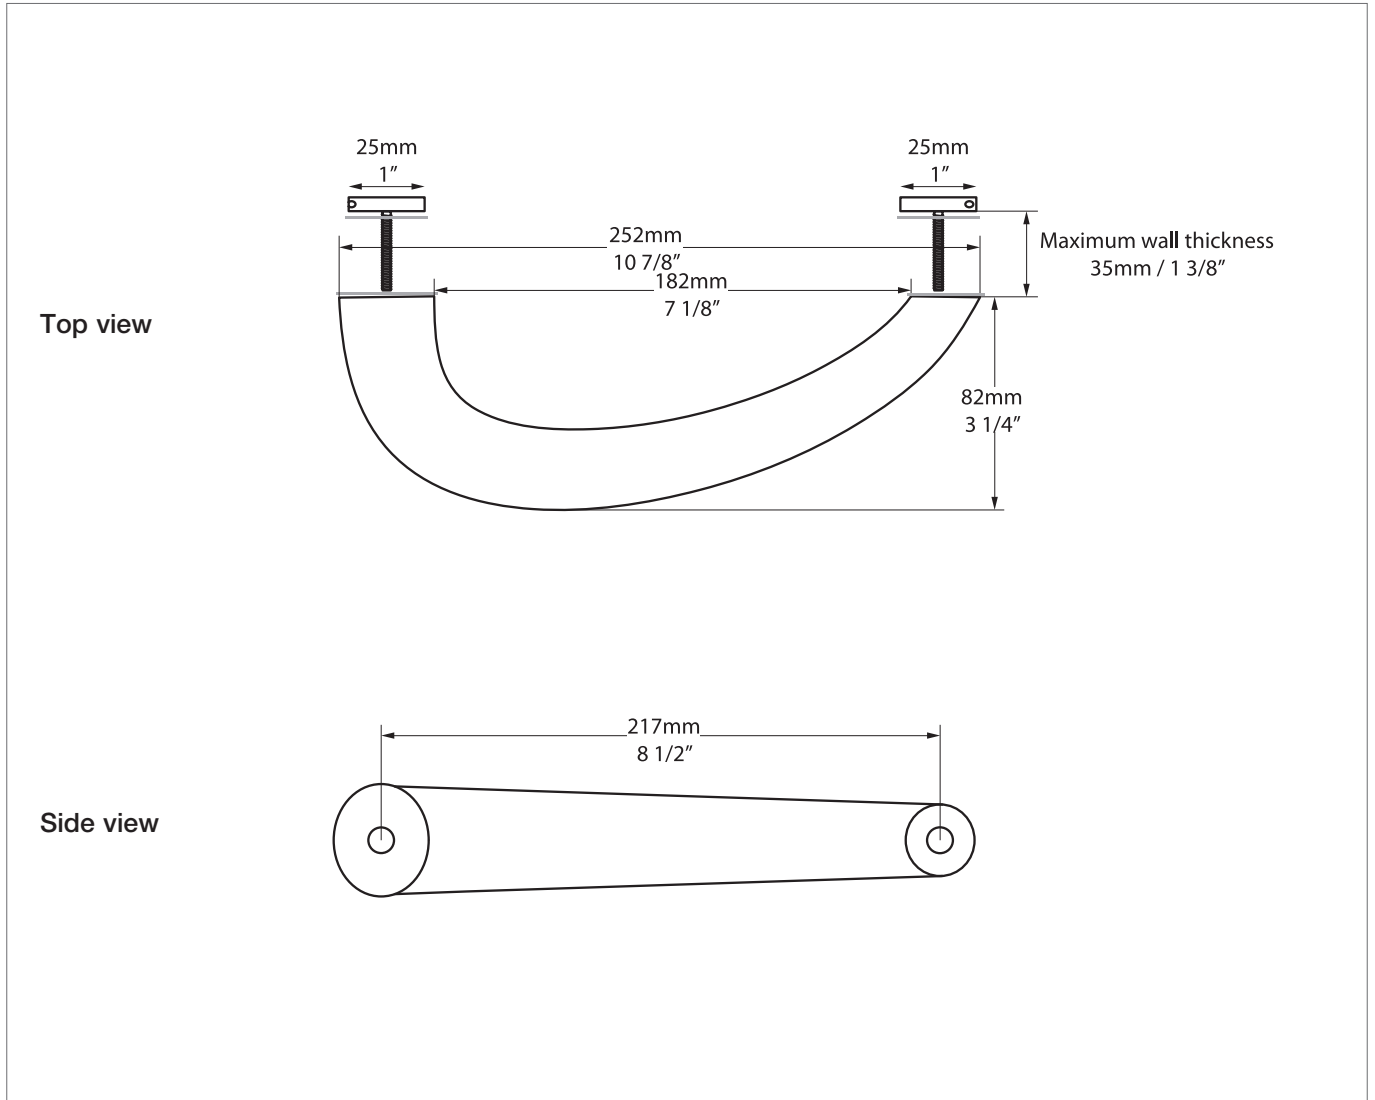

Handle Kit K-HAN01-PC

Set of two handles
Set mit 2 Griffen
Lot de deux poignées
Conjunto de dos asas
Set di due maniglie