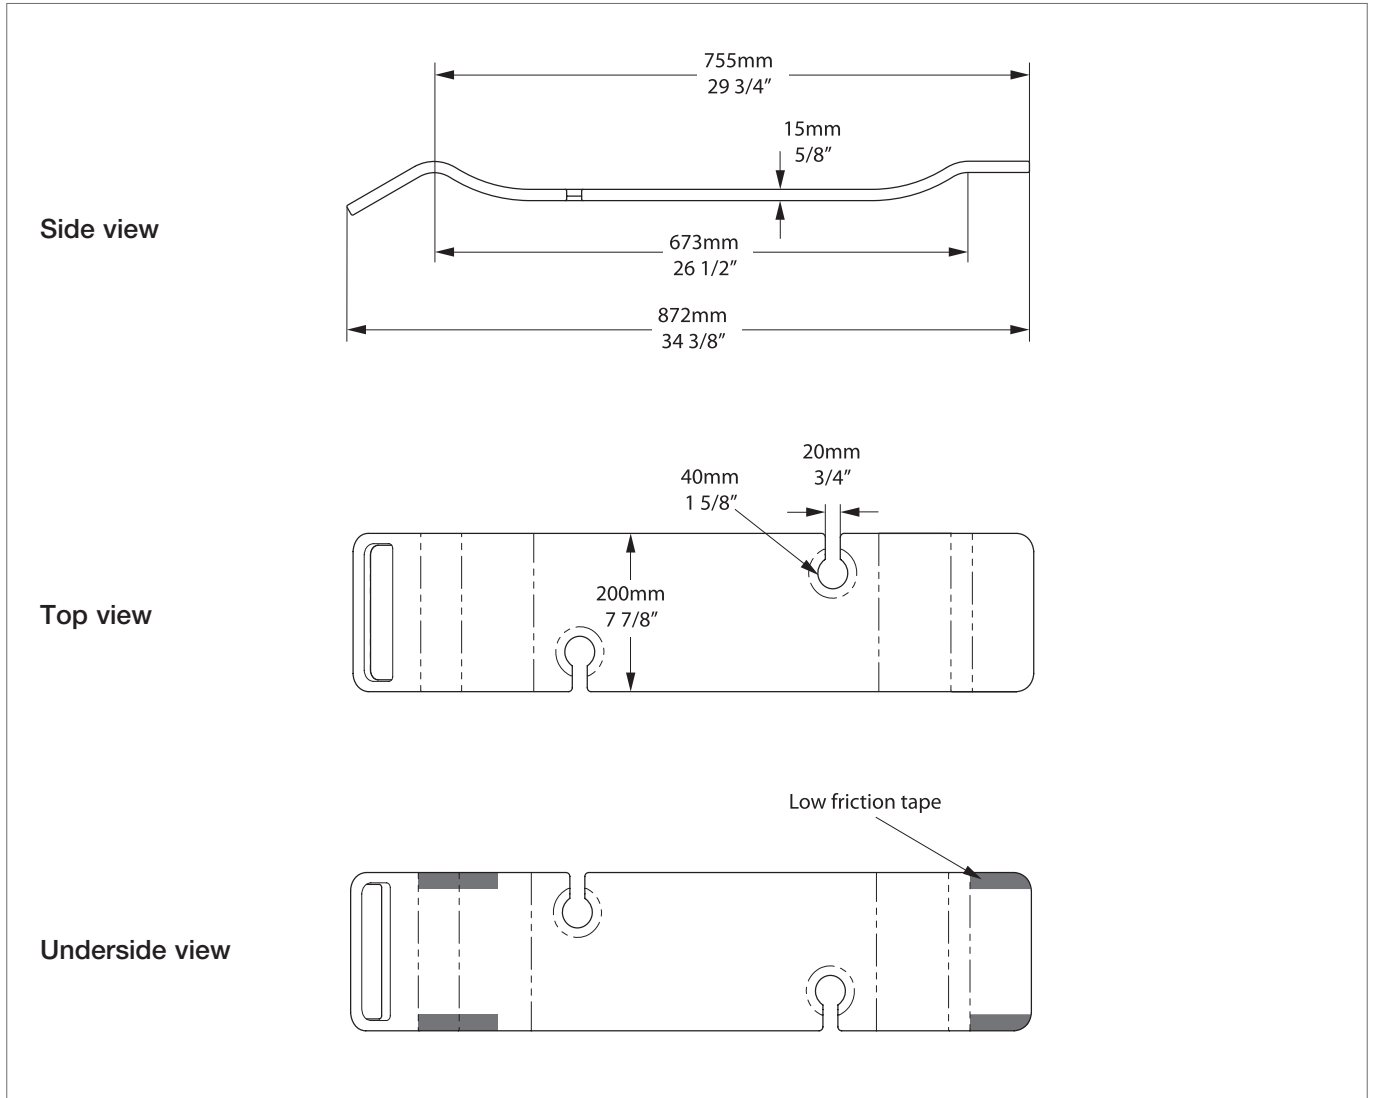

# Tombolo 8 TOM-08-OAK / TOM-08-WAL / TOM-08-WHT

Contemporary bath rack  
 Moderne Badewannenbrücke  
 Pont de baignoire Design  
 Bandeja de bañera  
 Porta libro/vino contemporaneo per vasca

\*All measurements subject to +/-5% tolerance