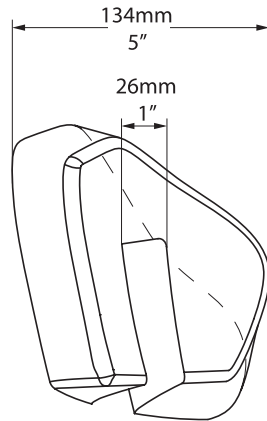

## Napoli Headrest HR-NAP-BK

Side view

Front view

Napoli Headrest - Black  
Abnehmbare Kopfstütze - Schwarz  
Repose-tête adapté - Noir  
Reposacabezas - Negro  
Poggiatesta speciale - Nero

\*All measurements subject to +/-5% tolerance