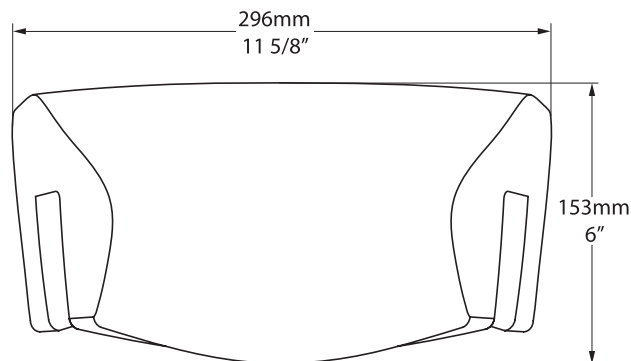

## Napoli Headrest HR-NAP-BK

Side view

Front view

Napoli Headrest - Black  
Abnehmbare Kopfstütze - Schwarz  
Repose-tête adapté - Noir  
Reposacabezas - Negro  
Poggiatesta speciale - Nero

\*All measurements subject to +/-5% tolerance