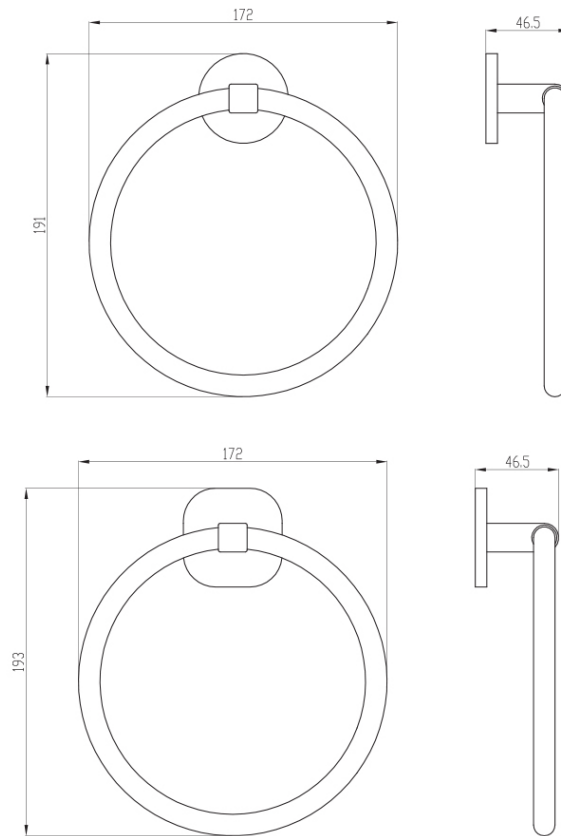

# Architectura Towel Ring

Brushed Gold

**Product Image** **Product Details**

Includes Round & Soft Square Flanges

**Code:** TVA1550585  
**Brand:** Villeroy & Boch  
**Range:** Architectura  
**Warranty:** \*

**Additional Features** **Technical Specification**

**Required Product**

**Recommended Products**

**Additional Notes**

- Round Backing Flange & Soft Square Backing Flange included
- Triple Fixing

\*Please visit [argentaust.com.au/warranty](http://argentaust.com.au/warranty) to view the full warranty

*Note: All dimensions are in millimetres and are subject to normal manufacturing variations. Always use the physical product measurements for cut-outs and rough-ins as the technical details shown may differ from the actual product. Use acetic cured silicone sealant. Do not use epoxy type adhesives. Clean with damp cloth. Do not use abrasive cleaners, liquids or pastes.*