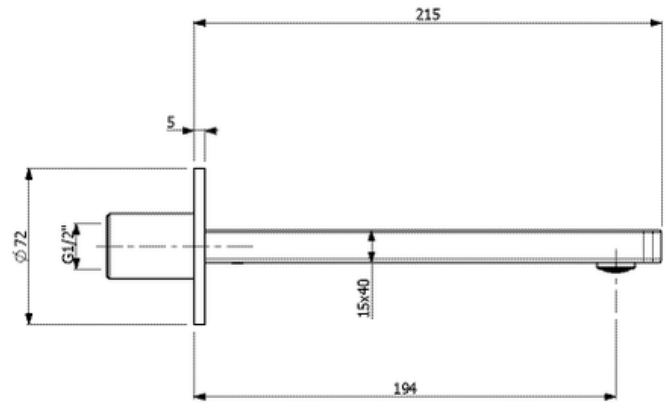

# PURA BATH SPOUT

Product Image	Technical Specification
---------------	-------------------------

Requires rough in with 1/2 female iron elbow

\*Line drawing is indicative only

Description	
Pura Bath Spout	
<b>TVT10551061B</b>	Chrome

Additional Information
*Rough in with 1/2" BSP FI Elbow