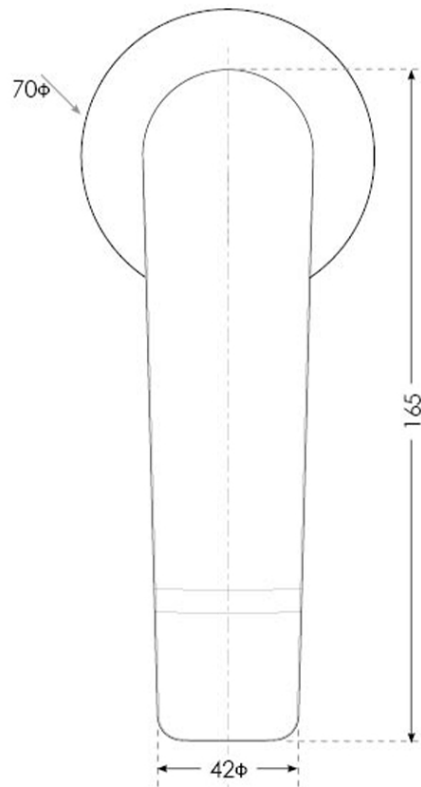

O.Novo Style ViCare Shower Mixer Trim

Brushed Gold

Product Image **Product Details**

Code:	TVS22685XB
Brand:	Villeroy & Boch
Range:	O.Novo Style ViCare
Warranty:	15 Years*
WELS:	N/A

Additional Features **Technical Specification**

Required Product
ColourChoice TVS0033161

Recommended Products

Additional Notes

- 35mm Ceramic Cartridge
- Compact 70mm Plate
- AS1428/DDA Dimensionally Compliant

Installation Instructions

- * NOT COMPATIBLE WITH UNIVERSAL BODY
- * ONLY USE COLOURCHOICE BODY TVS0033161

*Please visit argentaust.com.au/warranty to view the full warranty

Note: All dimensions are in millimetres and are subject to normal manufacturing variations. Always use the physical product measurements for cut-outs and rough-ins as the technical details shown may differ from the actual product. Use acetic cured silicone sealant. Do not use epoxy type adhesives. Clean with damp cloth. Do not use abrasive cleaners, liquids or pastes.