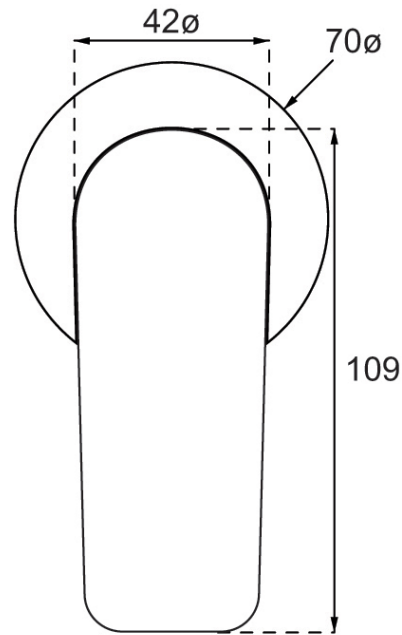

*Please visit argentaust.com.au/warranty to view the full warranty

Note: All dimensions are in millimetres and are subject to normal manufacturing variations. Always use the physical product measurements for cut-outs and rough-ins as the technical details shown may differ from the actual product. Use acetic cured silicone sealant. Do not use epoxy type adhesives. Clean with damp cloth. Do not use abrasive cleaners, liquids or pastes.