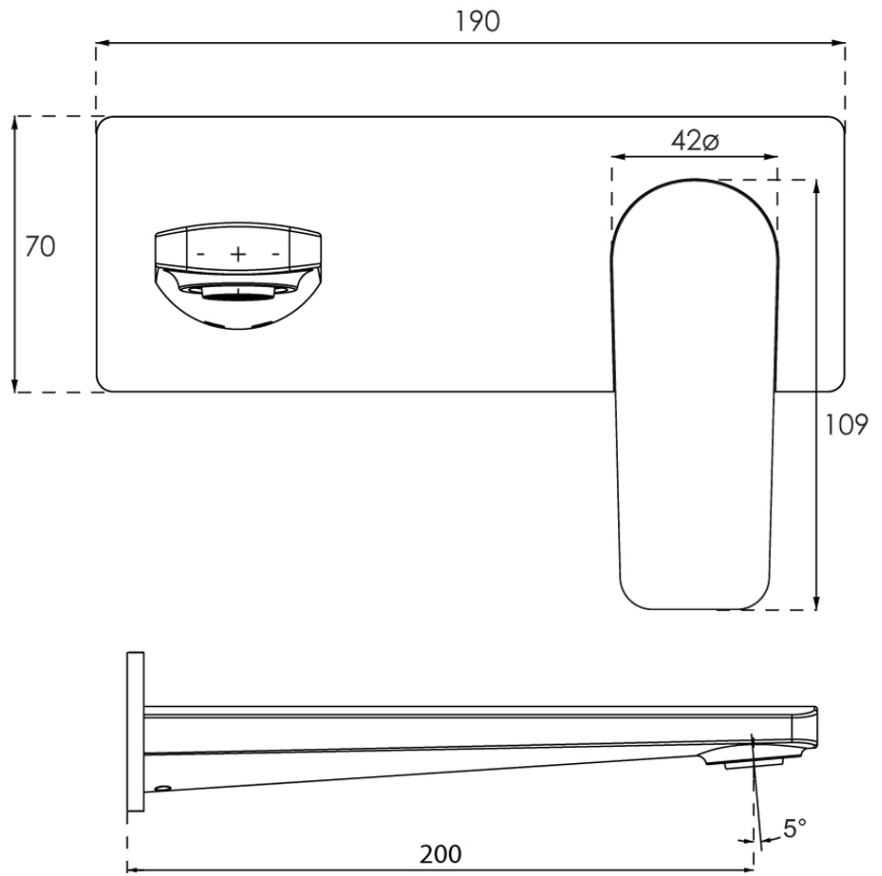

Installation Instructions

- NOT COMPATIBLE WITH UNIVERSAL BODY
- ONLY USE COLOURCHOICE BODY TVW0035161

*Please visit argentaust.com.au/warranty to view the full warranty

Note: All dimensions are in millimetres and are subject to normal manufacturing variations. Always use the physical product measurements for cut-outs and rough-ins as the technical details shown may differ from the actual product. Use acetic cured silicone sealant. Do not use epoxy type adhesives. Clean with damp cloth. Do not use abrasive cleaners, liquids or pastes.