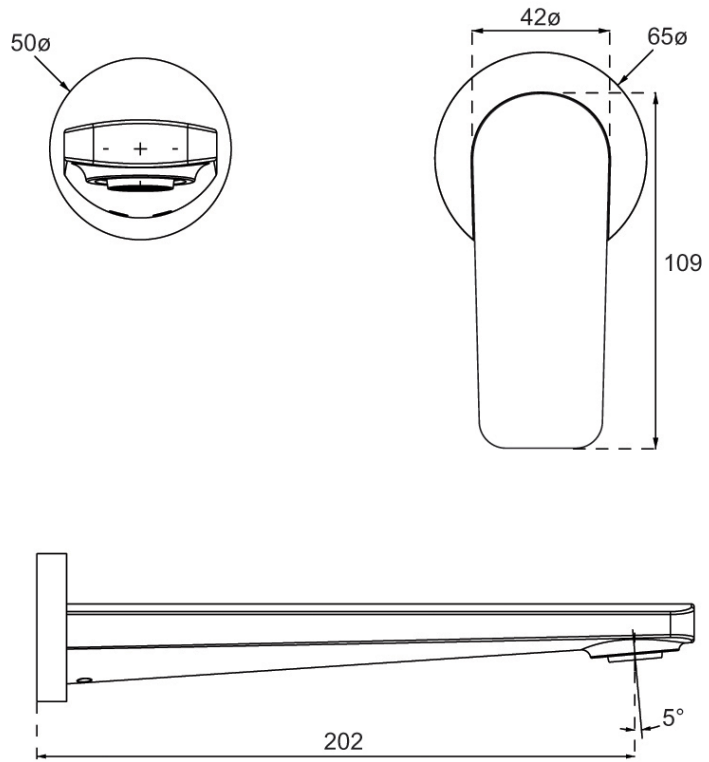

O.Novo Style Wall Mounted Basin Mixer Trim

Brushed Gold

Product Image

Product Details

Code:	TVW116485B
Brand:	Villeroy & Boch
Range:	O.Novo Style
Warranty:	15 Years*
WELS:	5 Star 5 LPM, Reg #: T37268

Additional Features

Technical Specification

Required Product

ColourChoice TVW0035161

Recommended Products

Additional Notes

- 115mm Centres
- 35mm Ceramic Cartridge
- Spout Can Be Positioned On The Left Hand Side Of The Mixer Only

Installation Instructions

- * NOT COMPATIBLE WITH UNIVERSAL BODY
- * ONLY USE COLOURCHOICE BODY TVW0035161

*Please visit argentaust.com.au/warranty to view the full warranty

Note: All dimensions are in millimetres and are subject to normal manufacturing variations. Always use the physical product measurements for cut-outs and rough-ins as the technical details shown may differ from the actual product. Use acetic cured silicone sealant. Do not use epoxy type adhesives. Clean with damp cloth. Do not use abrasive cleaners, liquids or pastes.