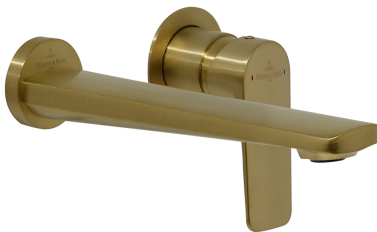

O.Novo Style Wall Mounted Basin Mixer Trim

Brushed Gold

Product Image

Product Details

Code:	TVW116485B
Brand:	Villeroy & Boch
Range:	O.Novo Style
Warranty:	15 Years*
WELS:	5 Star 5 LPM, Reg #: T37268

Additional Features

Technical Specification

Required Product

ColourChoice TVW0035161

Recommended Products

Additional Notes

- 115mm Centres
- 35mm Ceramic Cartridge
- Spout Can Be Positioned On The Left Hand Side Of The Mixer Only