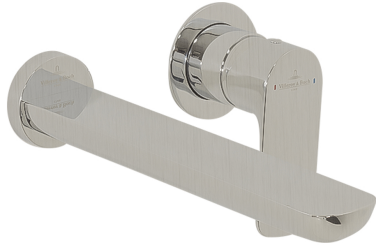

O.Novo Wall Mounted Basin Trim

Brushed Nickel

Product Image

Product Details

Code:	TVW10480XB
Brand:	Villeroy & Boch
Range:	O.Novo
Warranty:	15 Years*
WELS:	5 Star 5 LPM, Reg #: T29587 (V)

Additional Features

Required Product
ColourChoice TVW0035161

Recommended Products
Optional Rectangular Plate
TVP0559580

Additional Notes

- 115mm Centres
- 35mm Ceramic Cartridge
- Spout Can Be Positioned On The Left Hand Side Of The Mixer Only