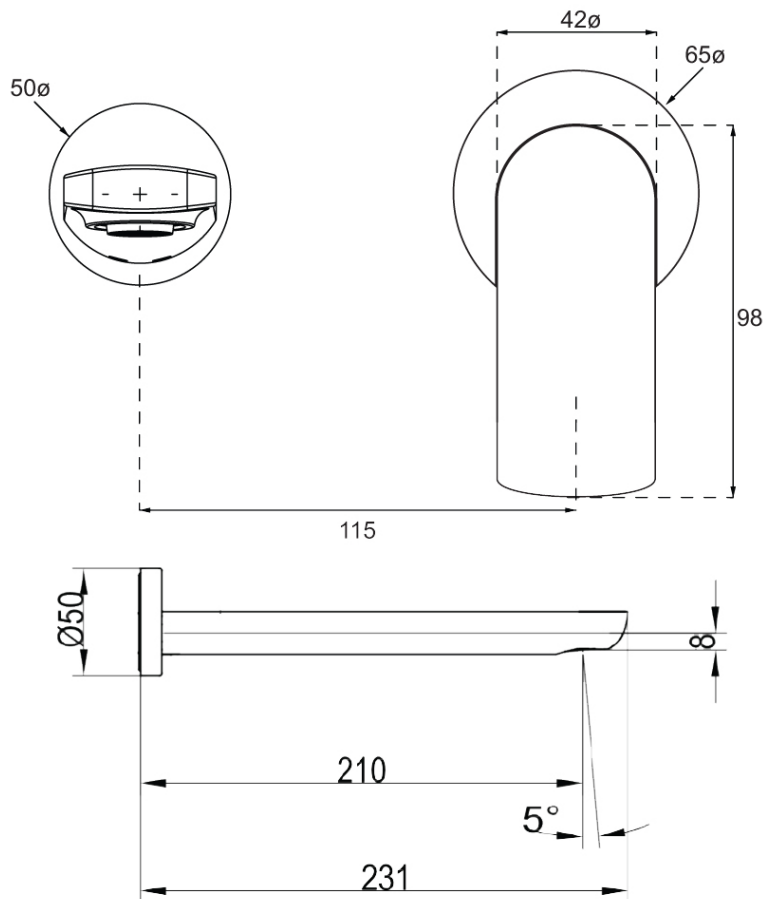

O.Novo Wall Mounted Basin Trim

Brushed Nickel

Product Image

Product Details

Code:	TVW10480XB
Brand:	Villeroy & Boch
Range:	O.Novo
Warranty:	15 Years*
WELS:	5 Star 5 LPM, Reg #: T29587 (V)

Additional Features

Required Product
ColourChoice TVW0035161

Recommended Products
Optional Rectangular Plate
TVP0559580

Additional Notes

- 115mm Centres
- 35mm Ceramic Cartridge
- Spout Can Be Positioned On The Left Hand Side Of The Mixer Only

Installation Instructions

- * NOT COMPATIBLE WITH UNIVERSAL BODY
- * ONLY USE COLOURCHOICE BODY TVW0035161

Technical Specification

*Please visit argentaust.com.au/warranty to view the full warranty

Note: All dimensions are in millimetres and are subject to normal manufacturing variations. Always use the physical product measurements for cut-outs and rough-ins as the technical details shown may differ from the actual product. Use acetic cured silicone sealant. Do not use epoxy type adhesives. Clean with damp cloth. Do not use abrasive cleaners, liquids or pastes.