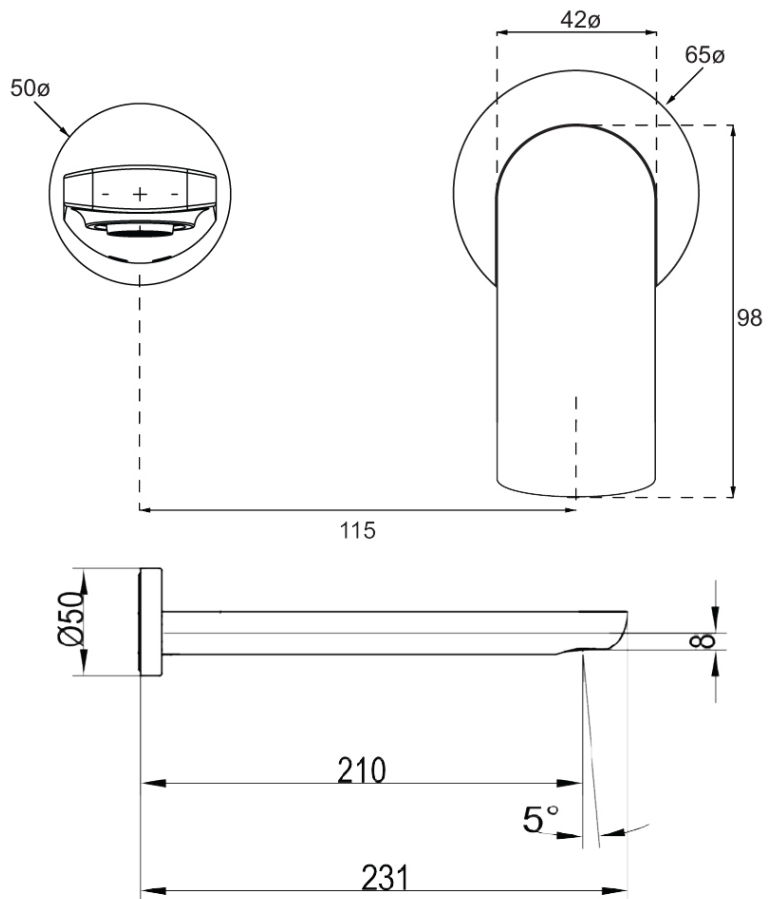

O.Novo Wall Mounted Basin Trim

Matte Black

Product Image

Product Details

Code:	TVW10495XB
Brand:	Villeroy & Boch
Range:	O.Novo
Warranty:	15 Years*
WELS:	5 Star 5 LPM, Reg #: T29587 (V)

Additional Features

Technical Specification

Required Product

ColourChoice TVW0035161

Recommended Products

Optional Rectangular Plate
TVP0559595

Additional Notes

- 115mm Centres
- 35mm Ceramic Cartridge
- Spout Can Be Positioned On The Left Hand Side Of The Mixer Only

Installation Instructions

- * NOT COMPATIBLE WITH UNIVERSAL BODY
- * ONLY USE COLOURCHOICE BODY TVW0035161

*Please visit argentaust.com.au/warranty to view the full warranty

Note: All dimensions are in millimetres and are subject to normal manufacturing variations. Always use the physical product measurements for cut-outs and rough-ins as the technical details shown may differ from the actual product. Use acetic cured silicone sealant. Do not use epoxy type adhesives. Clean with damp cloth. Do not use abrasive cleaners, liquids or pastes.