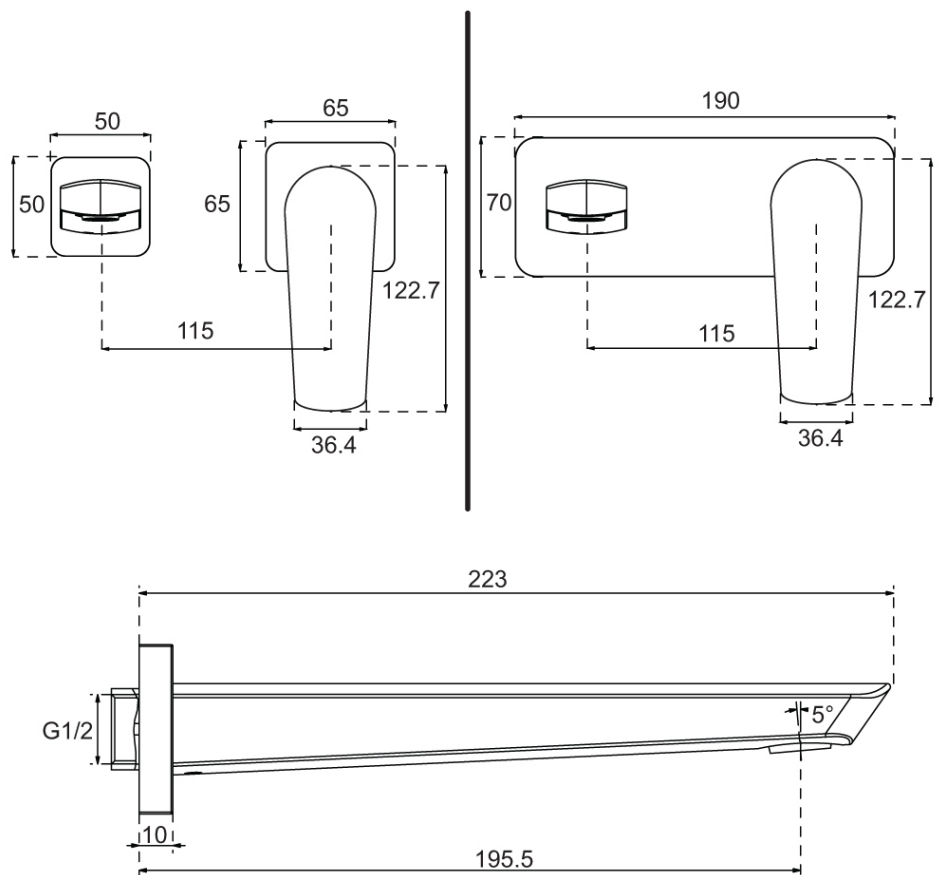

Stratos Rectangular Wall Mounted Basin Trim

Product Image

Product Details

Code: TVW114461B
Brand: Villeroy & Boch
Range: Stratos
Warranty: 15 Years*
WELS: 6 Star 4.5 LPM, Reg #: T37253

Additional Features

Required Product
 ColourChoice TVW0035161

Recommended Products

Additional Notes

- 115mm Centres
- 35mm Ceramic Cartridge
- Spout Can Be Positioned On The Left Hand Side Of The Mixer Only
- Supplied With Both Square & Rectangular Plates For User Choice

Installation Instructions

- * NOT COMPATIBLE WITH UNIVERSAL BODY
- * ONLY USE COLOURCHOICE BODY TVW0035161

Technical Specification

*Please visit argentaust.com.au/warranty to view the full warranty

Note: All dimensions are in millimetres and are subject to normal manufacturing variations. Always use the physical product measurements for cut-outs and rough-ins as the technical details shown may differ from the actual product. Use acetic cured silicone sealant. Do not use epoxy type adhesives. Clean with damp cloth. Do not use abrasive cleaners, liquids or pastes.