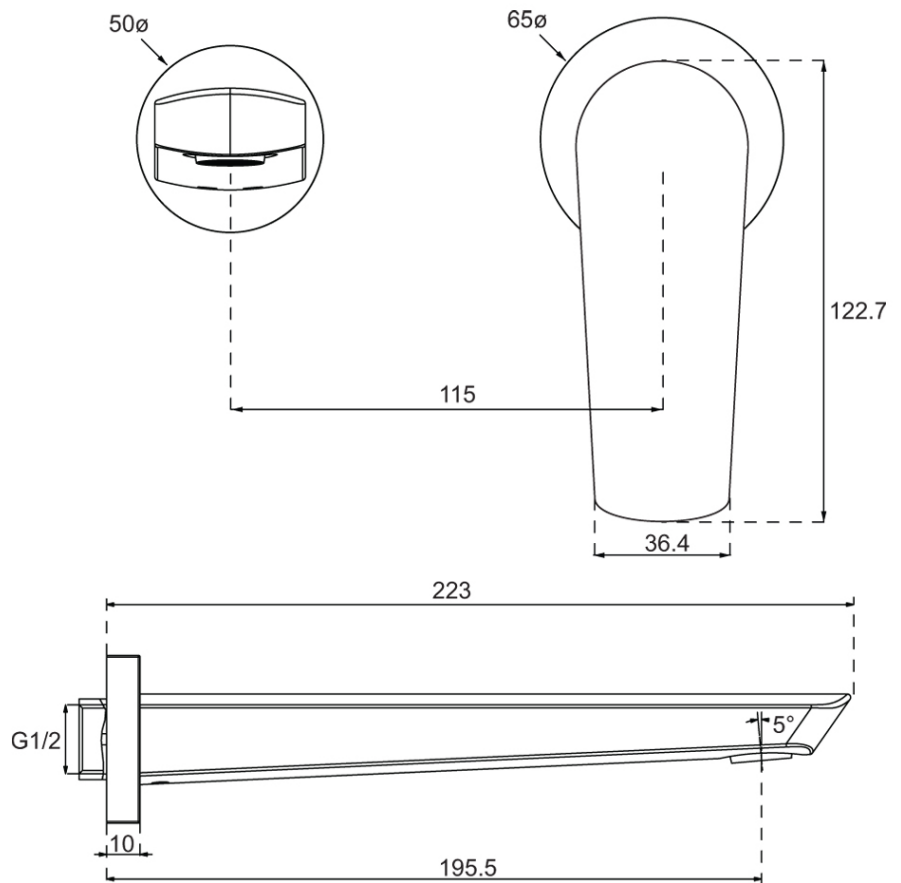

Stratos Wall Mounted Basin Trim

Brushed Nickel

Product Image

Product Details

Code: TVW115480B
Brand: Villeroy & Boch
Range: Stratos
Warranty: 15 Years*
WELS: 6 Star 4.5 LPM, Reg #: T37250

Additional Features

Required Product
 ColourChoice TVW0035161

Recommended Products

Additional Notes

- 115mm Centres
- 35mm Ceramic Cartridge
- Spout Can Be Positioned On The Left Hand Side Of The Mixer Only

Installation Instructions

- * NOT COMPATIBLE WITH UNIVERSAL BODY
- * ONLY USE COLOURCHOICE BODY TVW0035161

Technical Specification

*Please visit argentaust.com.au/warranty to view the full warranty

Note: All dimensions are in millimetres and are subject to normal manufacturing variations. Always use the physical product measurements for cut-outs and rough-ins as the technical details shown may differ from the actual product. Use acetic cured silicone sealant. Do not use epoxy type adhesives. Clean with damp cloth. Do not use abrasive cleaners, liquids or pastes.