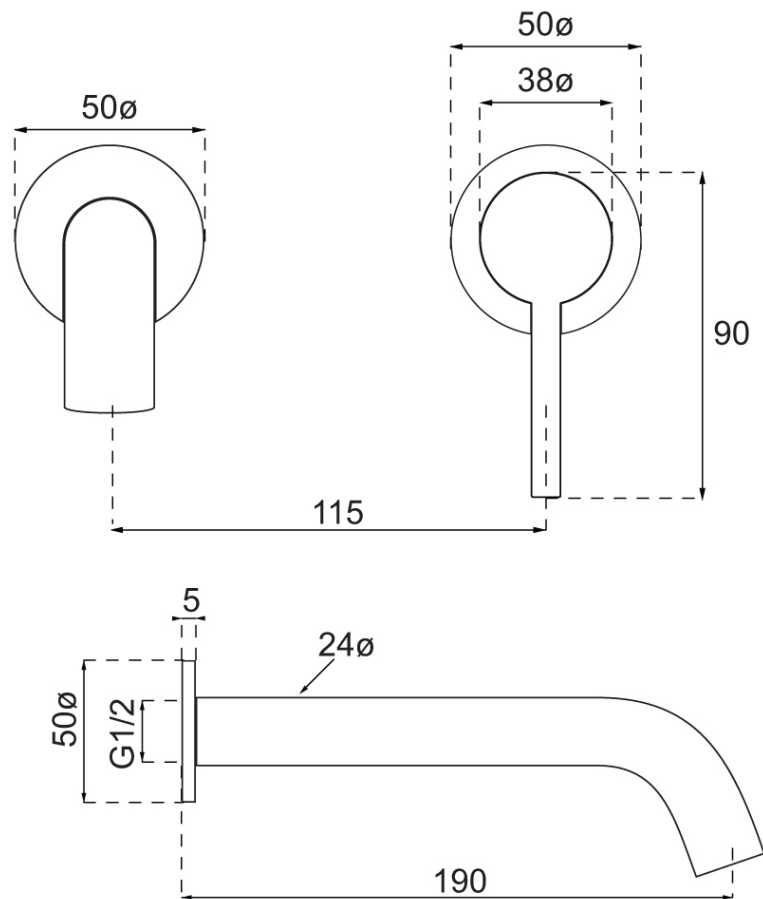

Vita Wall Mounted Basin Trim

Gun Metal

Product Image

Product Details

Code:	TVW11190XB
Brand:	Villeroy & Boch
Range:	Vita
Warranty:	15 Years*
WELS:	5 Star 6 LPM, Reg #: T37232

Additional Features

Required Product
ColourChoice TVW0025161

Recommended Products
Optional Rectangular Plate
TVP0669690

Additional Notes

- 115mm Centres
- 25mm Ceramic Cartridge
- Spout Can Be Positioned On The Left Hand Side Of The Mixer Only
- Uses 50mm Micro Plates & Unique Micro 25mm ColourChoice Body

Installation Instructions

- * NOT COMPATIBLE WITH UNIVERSAL BODY
- * ONLY USE COLOURCHOICE BODY TVW0025161

Technical Specification

*Please visit argentaust.com.au/warranty to view the full warranty

Note: All dimensions are in millimetres and are subject to normal manufacturing variations. Always use the physical product measurements for cut-outs and rough-ins as the technical details shown may differ from the actual product. Use acetic cured silicone sealant. Do not use epoxy type adhesives. Clean with damp cloth. Do not use abrasive cleaners, liquids or pastes.