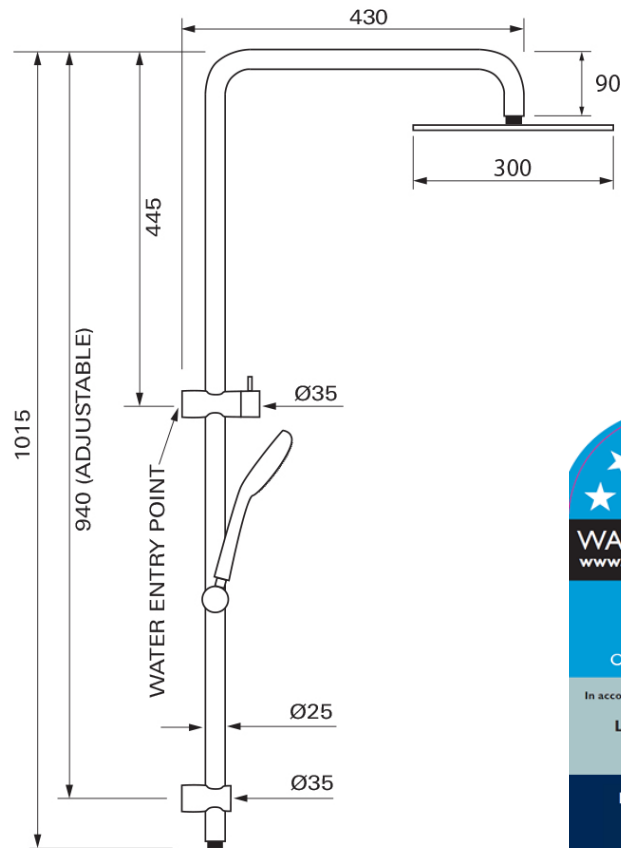

Embrace 300 Shower System

Product Image

Product Details

Code: VSS81300B
Brand: Villeroy & Boch
Range: Embrace
Warranty: 15 Years*
WELS: OH 3 STAR (HH 3 STAR) 9 LPM, Reg #: S13354

Additional Features

Technical Specification

Required Product

Recommended Products

Additional Notes

- 300Ø Overhead
- 3 Function Handpiece
- Easy Clean Silicon Nozzles

*Please visit argentaust.com.au/warranty to view the full warranty

Note: All dimensions are in millimetres and are subject to normal manufacturing variations. Always use the physical product measurements for cut-outs and rough-ins as the technical details shown may differ from the actual product. Use acetic cured silicone sealant. Do not use epoxy type adhesives. Clean with damp cloth. Do not use abrasive cleaners, liquids or pastes.