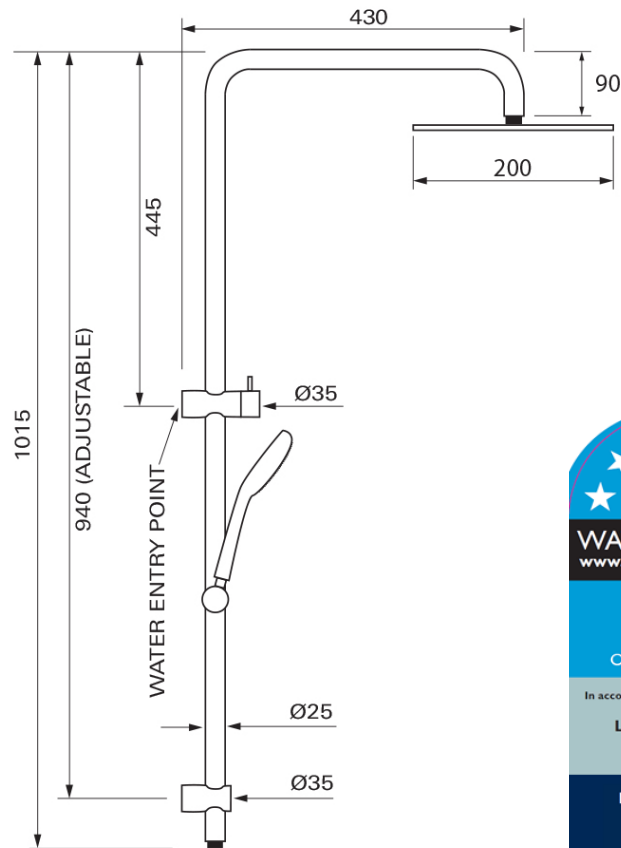

Embrace 200 Shower System

Product Image **Product Details**

Code: VSS81200B
Brand: Villeroy & Boch
Range: Embrace
Warranty: 15 Years*
WELS: OH 3 STAR (HH 3 STAR) 9 LPM, Reg #: S13356

Additional Features **Technical Specification**

Required Product

Recommended Products

Additional Notes

- 250Ø Overhead
- 3 Function Handpiece
- Easy Clean Silicon Nozzles

*Please visit argentaust.com.au/warranty to view the full warranty

Note: All dimensions are in millimetres and are subject to normal manufacturing variations. Always use the physical product measurements for cut-outs and rough-ins as the technical details shown may differ from the actual product. Use acetic cured silicone sealant. Do not use epoxy type adhesives. Clean with damp cloth. Do not use abrasive cleaners, liquids or pastes.