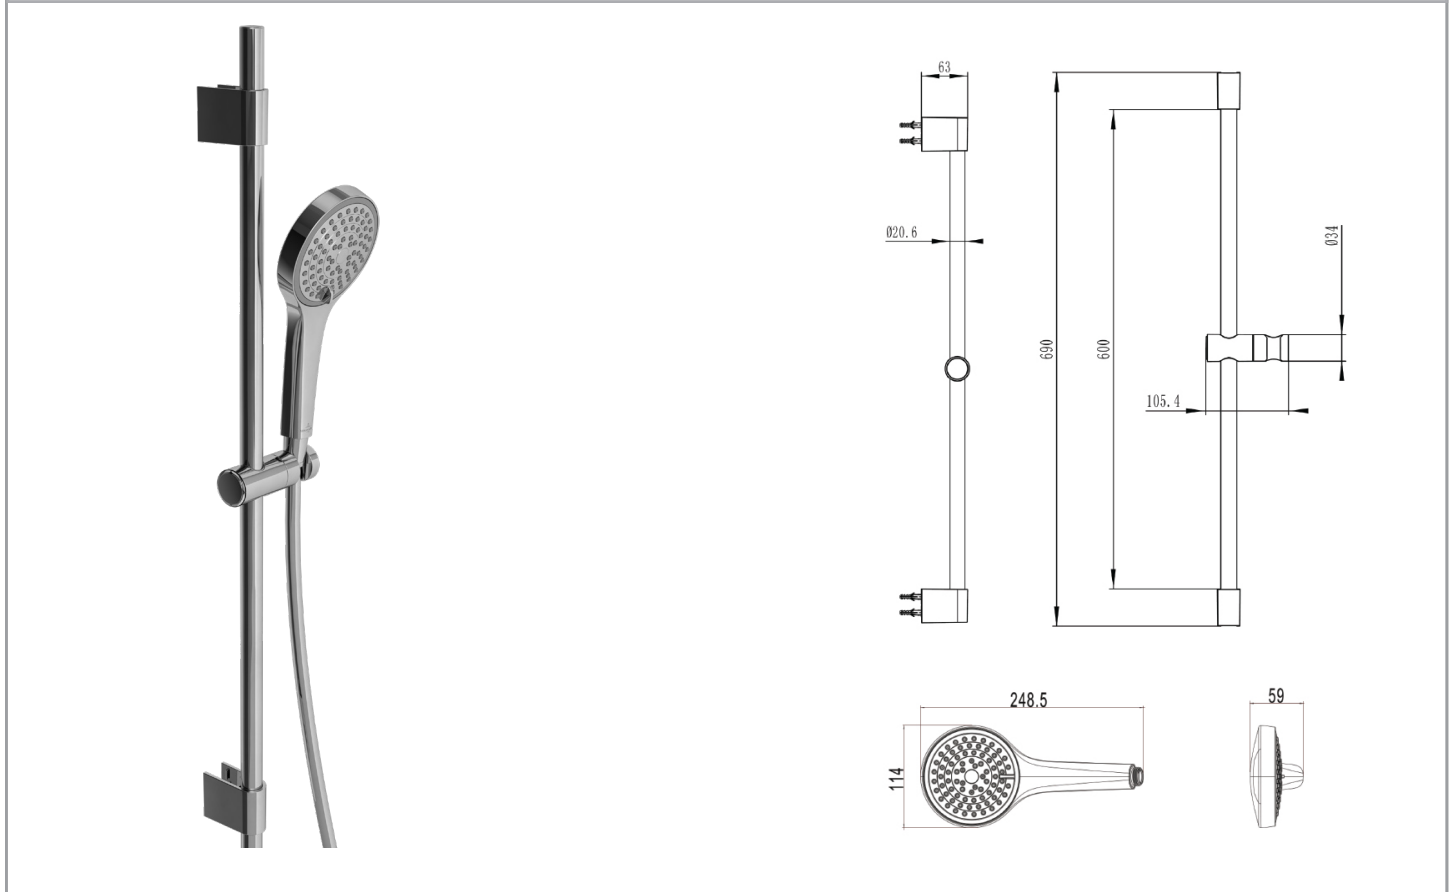

EMBRACE TRIO 110/600 SHOWER SET

Product Image	Technical Specification
---------------	-------------------------

Description

Embrace Trio 110/600 Shower Set
 3 Spray Function
 WELS 3 Star / 9Lpm
VSR1086261B

Additional Information

- Adjustable 600mm Rail
 - 110Ø, 3 Function Handpiece
 - Easy Clean Silicon Nozzles
-