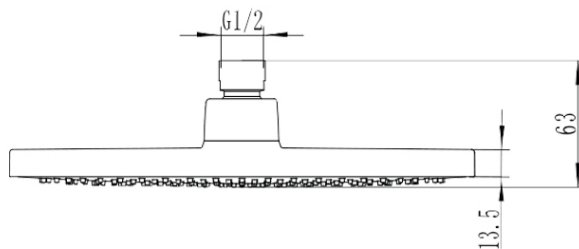

Architectura Style 230 Overhead Shower

Brushed Gold

Product Image

Product Details

Code:	VSH052385
Brand:	Villeroy & Boch
Range:	Architectura Style
Warranty:	7 Years*
WELS:	3 Star 9.0 LPM, Reg #: S14464 (V)

Additional Features

Technical Specification

Required Product

Recommended Products

Additional Notes

- 230Ø Overhead
- Easy Clean Silicon Nozzles
- Shower Arm Not Included

*Please visit argentaust.com.au/warranty to view the full warranty

Note: All dimensions are in millimetres and are subject to normal manufacturing variations. Always use the physical product measurements for cut-outs and rough-ins as the technical details shown may differ from the actual product. Use acetic cured silicone sealant. Do not use epoxy type adhesives. Clean with damp cloth. Do not use abrasive cleaners, liquids or pastes.