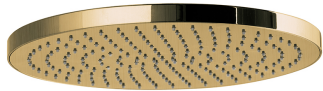

Architectura Style 230 Overhead Shower

Brushed Gold

Product Image

Product Details

Code:	VSH052385
Brand:	Villeroy & Boch
Range:	Architectura Style
Warranty:	7 Years*
WELS:	3 Star 9.0 LPM, Reg #: S14464 (V)

Additional Features

Technical Specification

Required Product

Recommended Products

Additional Notes

- 230Ø Overhead
- Easy Clean Silicon Nozzles
- Shower Arm Not Included

*Please visit argentaust.com.au/warranty to view the full warranty