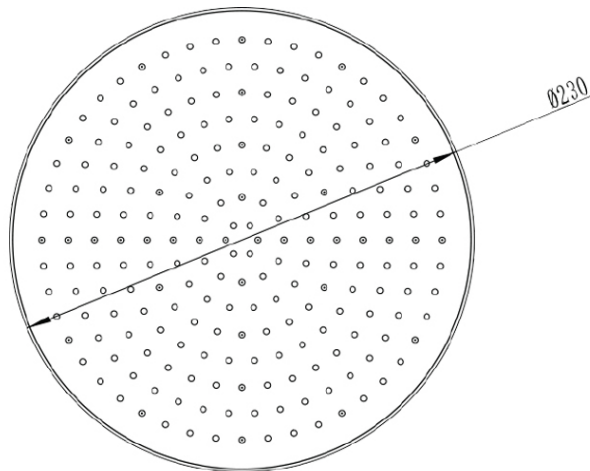

Architectura Style 230 Overhead Shower

Brushed Gold

Product Image

Product Details

Code:	VSH052385
Brand:	Villeroy & Boch
Range:	Architectura Style
Warranty:	7 Years*
WELS:	3 Star 9.0 LPM, Reg #: S14464 (V)

Additional Features

Technical Specification

Required Product

Recommended Products

Additional Notes

- 230Ø Overhead
- Easy Clean Silicon Nozzles
- Shower Arm Not Included

*Please visit argentaust.com.au/warranty to view the full warranty