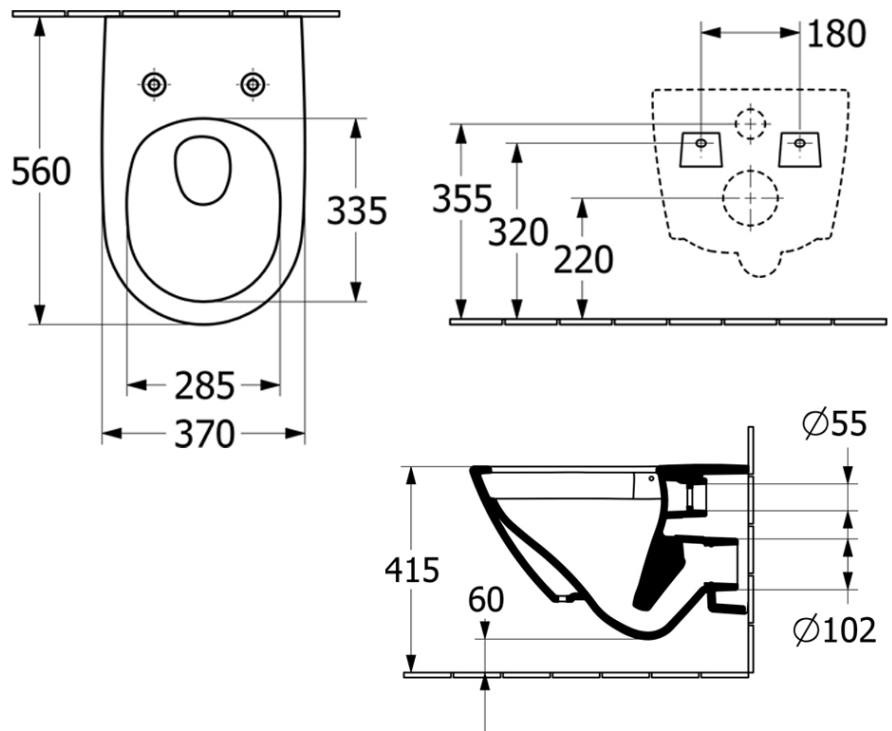

Additional Features **Technical Specification**

Required Product
Matching In Wall Cistern with Frame

Recommended Products
ViConnect 92233500 or 92233600
Cistern with Frame with E100 E200 Or
E300 ViConnect Flush Plate

Additional Notes

- TwistFlush
- Fully Smooth Sided
- Soft Close Seat

Installation Instructions
* Featuring Villeroy & Boch SupraFix Technology