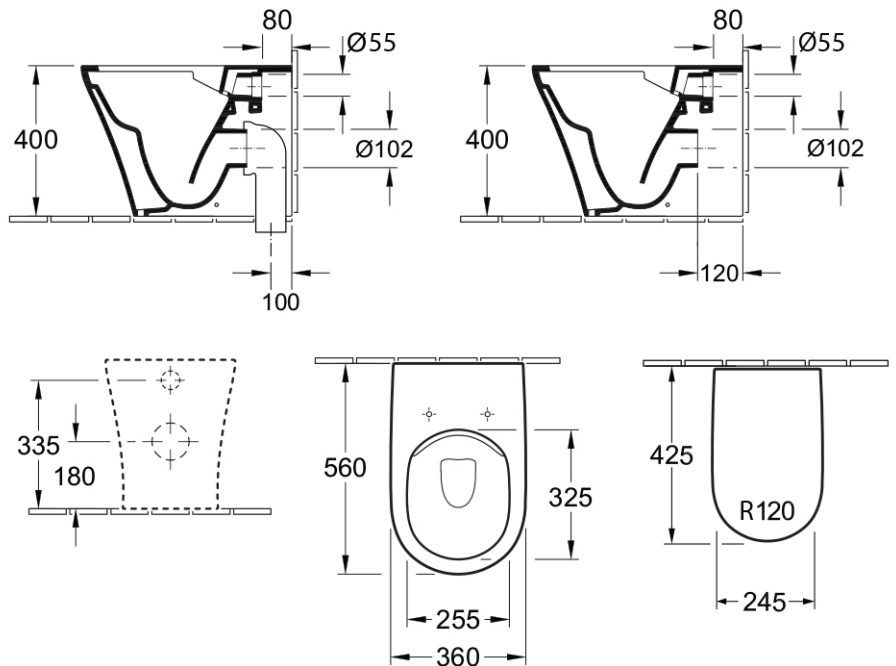

O.novo 2.0 Direct Flush Wall Faced Toilet

S Trap | CeramicPlus

Product Image **Product Details**

SKU:	4624R1R1S4DB
Brand:	Villeroy & Boch
Range:	O.novo 2.0
Warranty:	5 Years
Product Width:	N/A
Product Depth:	N/A
WELS:	4 Star 3.5 LPM, Reg #: L06372

Additional Features **Technical Specification**

Required Product
92249061

Recommended Products

Additional Notes
* Requires ViConnect Button

Installation Instructions
* 92233300
* 92233400

Note: All dimensions are in millimetres and are subject to normal manufacturing variations. Always use the physical product measurements for cut-outs and rough-ins as the technical details shown may differ from the actual product. Use acetic cured silicone sealant. Do not use epoxy type adhesives. Clean with damp cloth. Do not use abrasive cleaners, liquids or pastes.