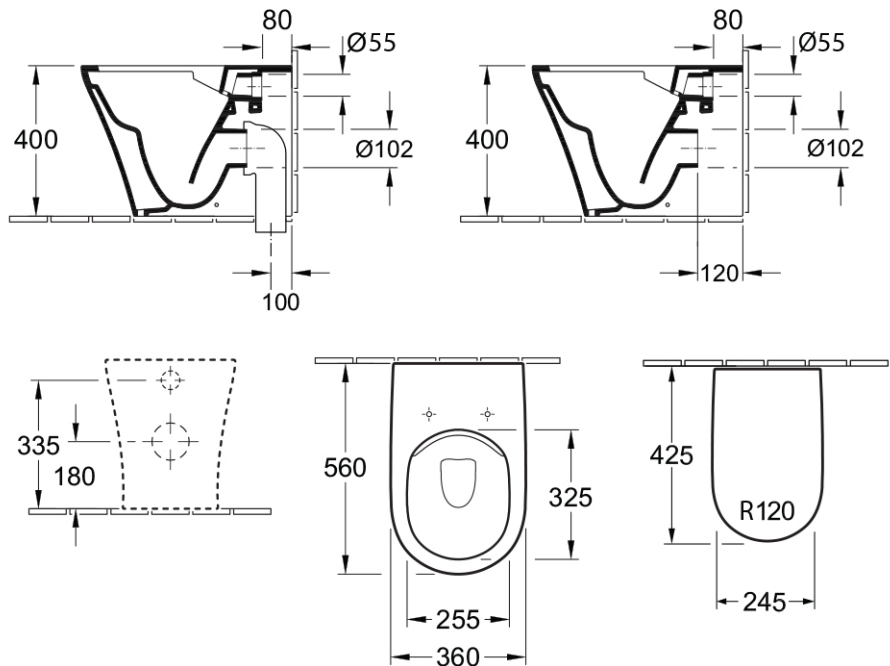

O.novo 2.0 Direct Flush Wall Faced Toilet

S Trap

Product Image

Product Details

SKU:	4624R101S4DB
Brand:	Villeroy & Boch
Range:	O.novo 2.0
Warranty:	5 Years
Product Width:	N/A
Product Depth:	N/A
WELS:	4 Star 3.5 LPM, Reg #: L06371

* 92233400

Technical Specification

Note: All dimensions are in millimetres and are subject to normal manufacturing variations. Always use the physical product measurements for cut-outs and rough-ins as the technical details shown may differ from the actual product. Use acetic cured silicone sealant. Do not use epoxy type adhesives. Clean with damp cloth. Do not use abrasive cleaners, liquids or pastes.