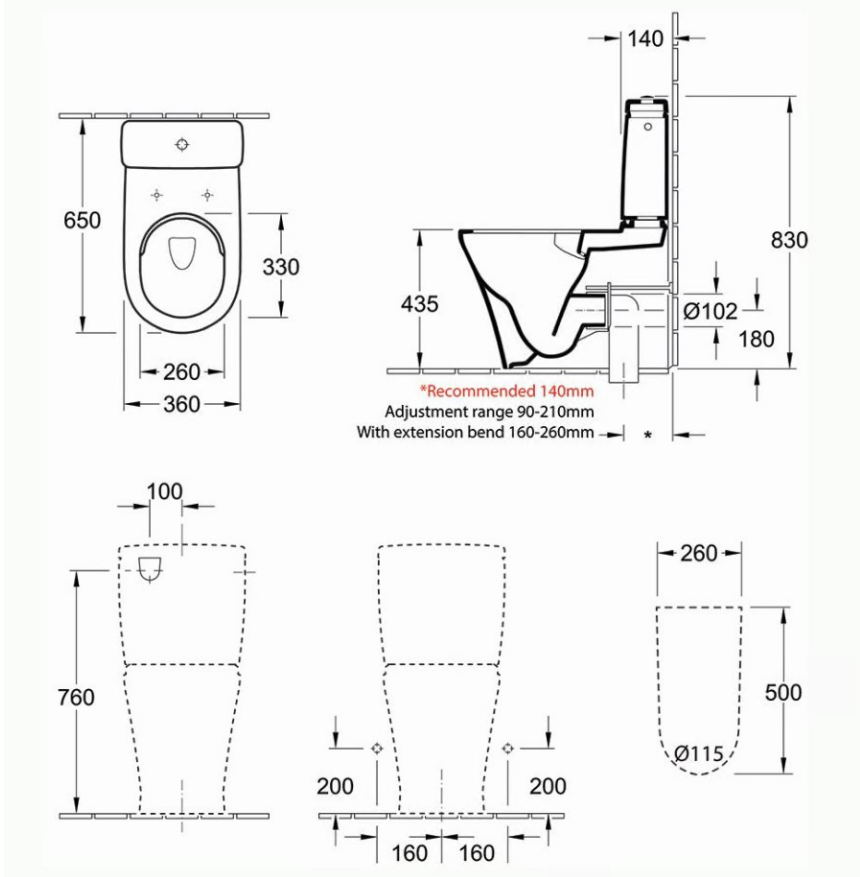

# O.novo 2.0 DirectFlush BTW Toilet

S Trap

**Product Image** **Product Details**

**Code:** 4606R101S4DB  
**Brand:** Villeroy & Boch  
**Range:** O.novo 2.0  
**Warranty:** 10 Years\*  
**Product Width:** 360 mm  
**Product Depth:** 660 mm  
**WELS:** 4 Star 3.5 LPM, Reg #: L05394

**Additional Features** **Technical Specification**

**Required Product**

**Recommended Products**  
 Matching Villeroy & Boch Basin,  
 Optional 8L189861 Chrome Flush  
 Button

**Additional Notes**

- Ambulant Compliant
- DirectFlush Technology
- Soft Close seat
- Includes 8L189968 White Button

**Installation Instructions**

- \* Rec set out 140mm
- \* S trap set out 90 - 210mm
- \* 160 - 260mm with Optional B8080 Vario

\*Please visit [argentaust.com.au/warranty](http://argentaust.com.au/warranty) to view the full warranty

*Note: All dimensions are in millimetres and are subject to normal manufacturing variations. Always use the physical product measurements for cut-outs and rough-ins as the technical details shown may differ from the actual product. Use acetic cured silicone sealant. Do not use epoxy type adhesives. Clean with damp cloth. Do not use abrasive cleaners, liquids or pastes.*