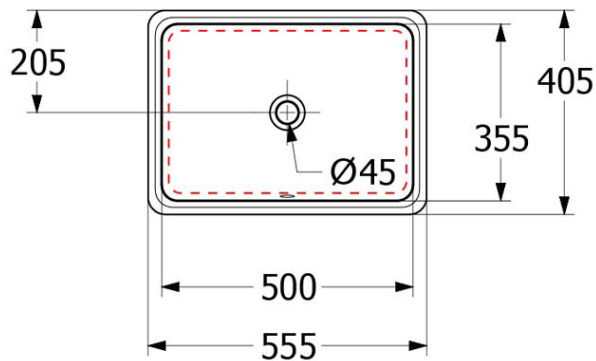

Additional Features **Technical Specification**

Required Product
 32mm Overflow waste

Recommended Products
 K316-D PUW Series

Additional Notes

- Water capacity to bottom of overflow - 14.2lt
- Position V&B logo visible at the back of the basin & Overflow at the front

Installation Instructions

- * Standard Ceramic dimensional tolerances apply +/- 2%
- * No Cabinet production or cut-out in benchtop should be attempted without having the actual basin/s on hand
- * Basin cutout in benchtop should be 8-10mm smaller all round than the actual basin ID

*Please visit argentaust.com.au/warranty to view the full warranty

Note: All dimensions are in millimetres and are subject to normal manufacturing variations. Always use the physical product measurements for cut-outs and rough-ins as the technical details shown may differ from the actual product. Use acetic cured silicone sealant. Do not use epoxy type adhesives. Clean with damp cloth. Do not use abrasive cleaners, liquids or pastes.