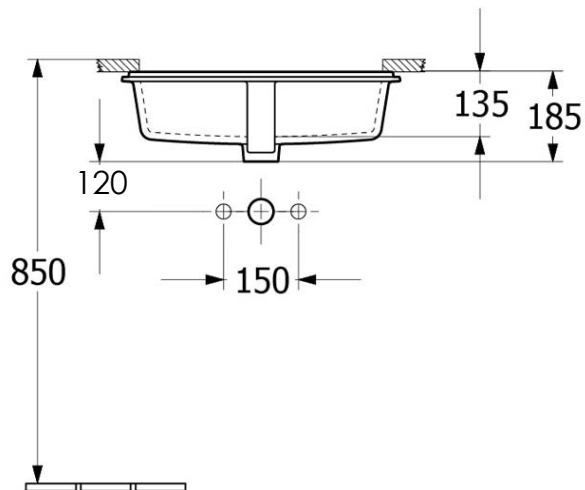

Architectura 500 Rectangular Under Counter Basin

No Tap Hole

Product Image **Product Details**

Code: 41525001
Brand: Villeroy & Boch
Range: Architectura
Warranty: 10 Years*
Product Width: 500 mm
Product Depth: 355 mm
WELS: N/A

Additional Features **Technical Specification**

Required Product
 32mm Overflow waste

Recommended Products
 K316-D PUW Series

Additional Notes

- Water capacity to bottom of overflow - 14.2lt
- Position V&B logo visible at the back of the basin & Overflow at the front

Installation Instructions

- * Standard Ceramic dimensional tolerances apply +/- 2%
- * No Cabinet production or cut-out in benchtop should be attempted without having the actual basin/s on hand
- * Basin cutout in benchtop should be 8-10mm smaller all round than the actual basin ID

*Please visit argentaust.com.au/warranty to view the full warranty

Note: All dimensions are in millimetres and are subject to normal manufacturing variations. Always use the physical product measurements for cut-outs and rough-ins as the technical details shown may differ from the actual product. Use acetic cured silicone sealant. Do not use epoxy type adhesives. Clean with damp cloth. Do not use abrasive cleaners, liquids or pastes.