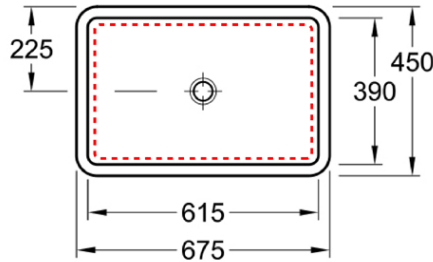

Loop Slim 615 Rect UC Basin NTH

Product Image **Product Details**

Code: 4A580001
Brand: Villeroy & Boch
Range: Loop Slim
Warranty: 10 Years*
Product Width: 615 mm
Product Depth: 390 mm
WELS: N/A

Additional Features **Technical Specification**

Required Product
 32mm Overflow Waste

Recommended Products
 K316-D PUW Series

Additional Notes

- Water capacity to bottom of overflow - 6.3lt
- Basin cutout in stone should be 8-10mm smaller all round than the basin ID

Installation Instructions
 * Position logo visible at the back of the basin & overflow at the front

*Please visit argentaust.com.au/warranty to view the full warranty

Note: All dimensions are in millimetres and are subject to normal manufacturing variations. Always use the physical product measurements for cut-outs and rough-ins as the technical details shown may differ from the actual product. Use acetic cured silicone sealant. Do not use epoxy type adhesives. Clean with damp cloth. Do not use abrasive cleaners, liquids or pastes.