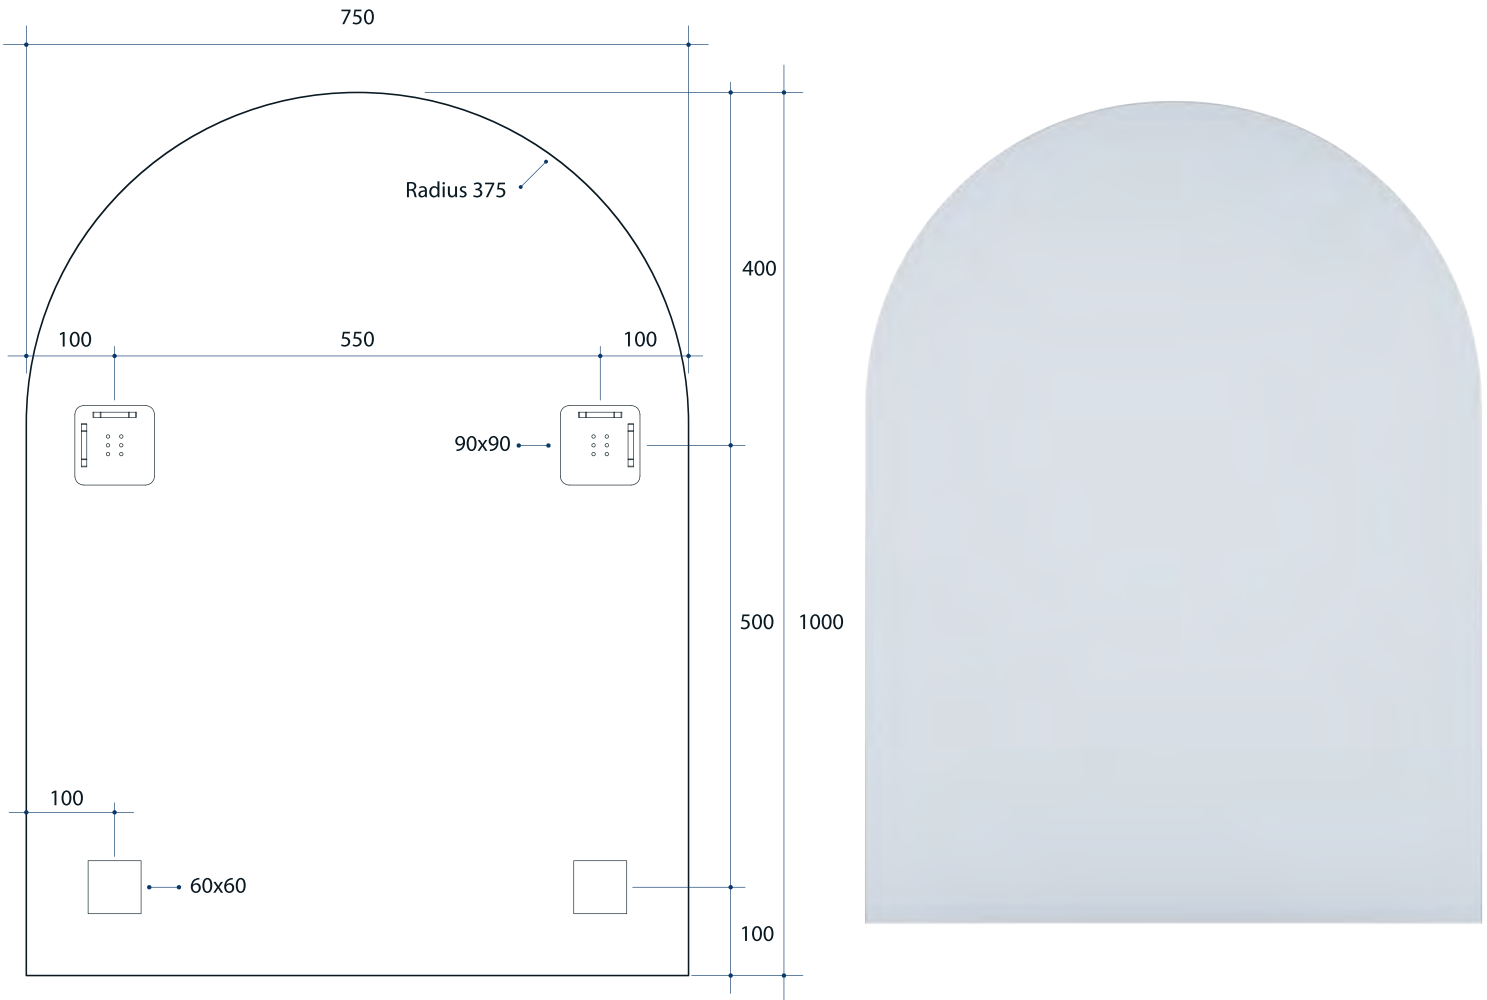

# Ablaze Church Shape Mirror

Note: All dimensions are in millimetres (mm)

Stock Code	Size (mm)	Shape	Edge
AC7510HN	750 x 1000 x 14	Church	Polished Pencil Edge

**Please note:** Bracket location may vary +/- 5mm. do not pre-drill holes for mounts before confirming exact locations on your mirror. Do not use or measure from drawings.