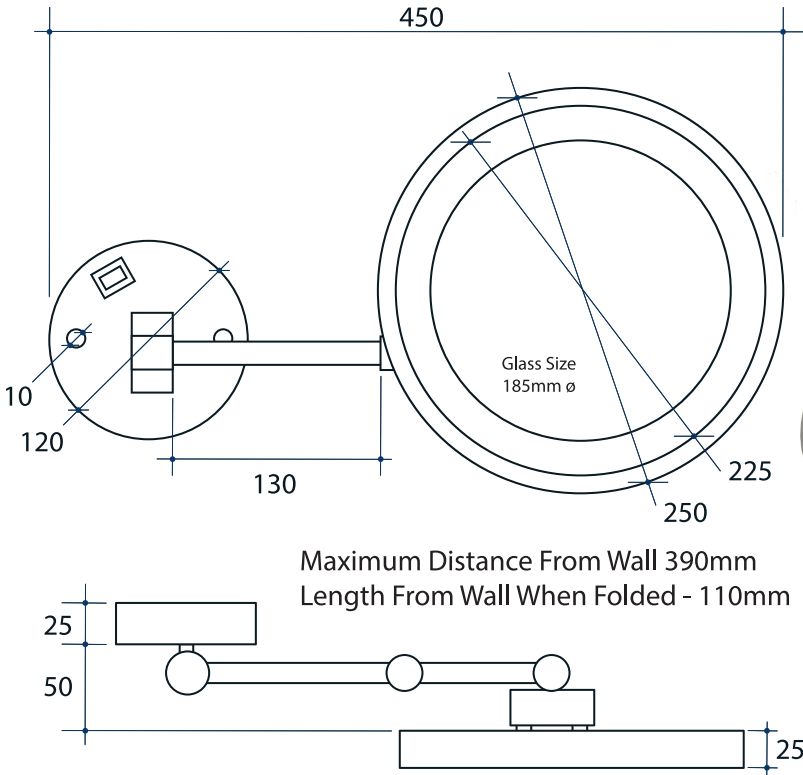

Ablaze Lit Magnifying Mirrors

Maximum Distance From Wall 390mm
Length From Wall When Folded - 110mm

Note: All dimensions are in millimetres (mm)

Stock Code	Finish	Type	Output (W)
L255CSMC	Chrome Plated	Wall Mounted	3 Watts

- FIVE TIMES MAGNIFICATION
- COOL LED LIGHTING
- ON/OFF SWITCH ON UNIT
- CONCEALED WIRING ONLY

240V
- SAFE FOR USE IN BATHROOMS

IP44
- ONE YEAR WARRANTY

1

Please note: Mirrors will need to be installed in accordance with the Installation Guide. Ablaze does not take responsibility for incorrect installation of these mirrors.