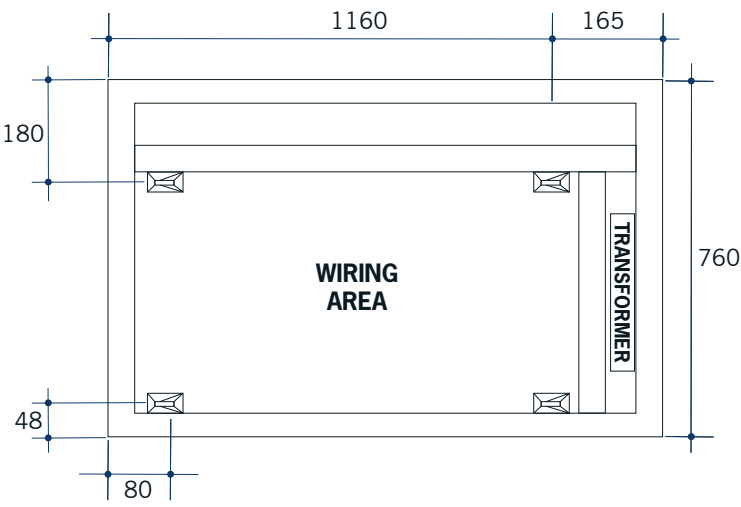

Ablaze Premium Back-lit Mirrors

Stock Code	Light	Size (mm)	Output (W)
SS128C	Cool	W1200 x H800 x D45	108 Watts

Please note: Mirrors will need to be installed in accordance with the Installation Guide. Ablaze does not take responsibility for incorrect installation of these mirrors.