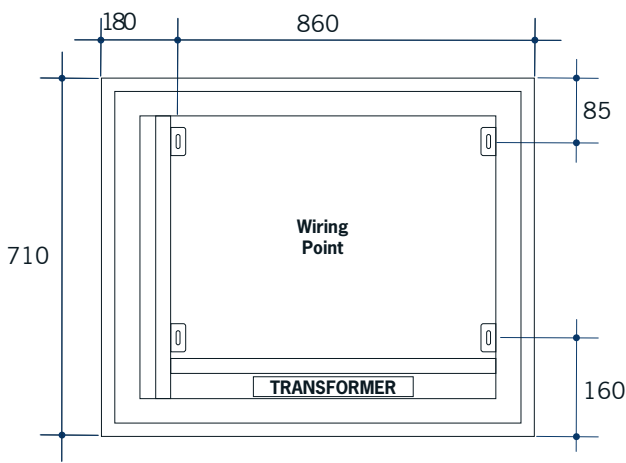

Ablaze Premium Back-lit Mirrors

Stock Code	Light	Size (mm)	Output (W)
SS759C	Cool	W900 x H750 x D45	85 Watts

Please note: Mirrors will need to be installed in accordance with the Installation Guide. Ablaze does not take responsibility for incorrect installation of these mirrors.