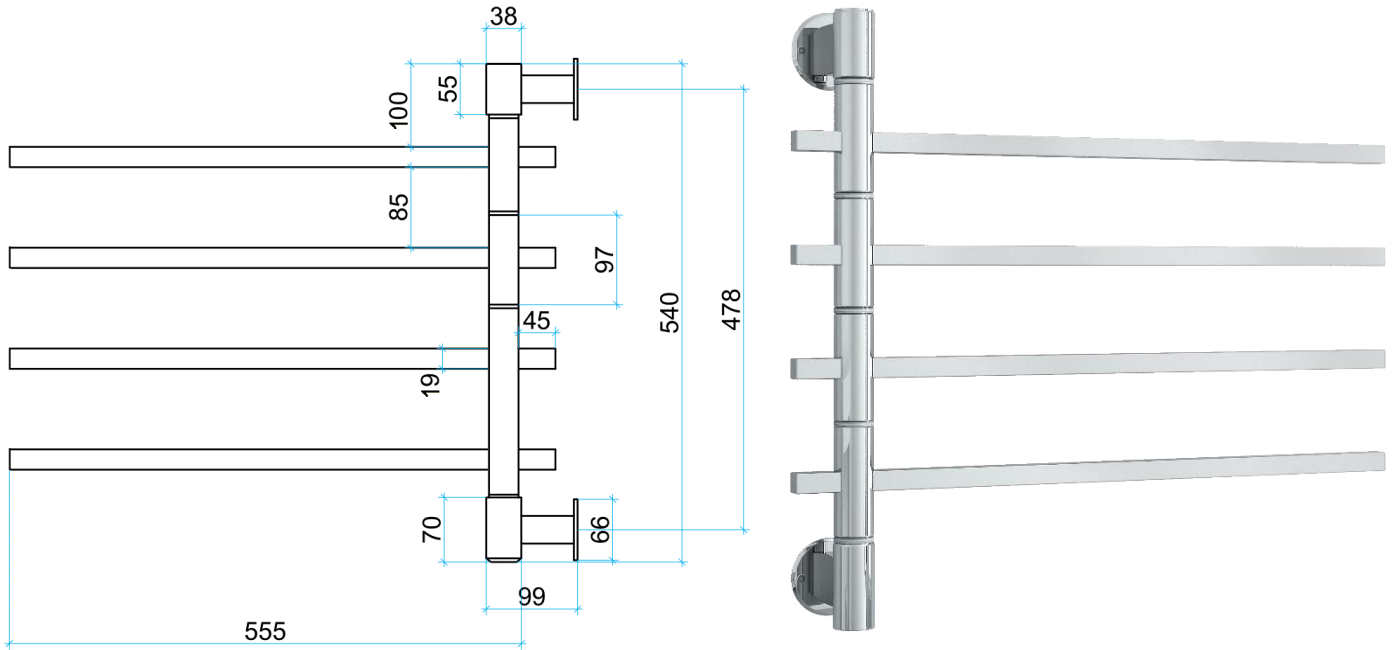

Thermorail Swivel Towel Rails

Towel Rails for use in bathrooms

Stock Code	Finish	Size (mm)	No. of Bars
USV35	Polished Stainless Steel	W600 x H540 x D99	4

PLEASE NOTE: Specifications are for information purposes only. Whilst every effort has been made to ensure the product specifications are accurate, due to continuing product development and improvement the specifications are subject to change. Specifications can be used to rough in and fit timber supports in the wall however we recommend no holes are drilled without having the product on site or verifying the details with the manufacturer. Thermogroup cannot be held liable or responsible for errors due to updated specifications.