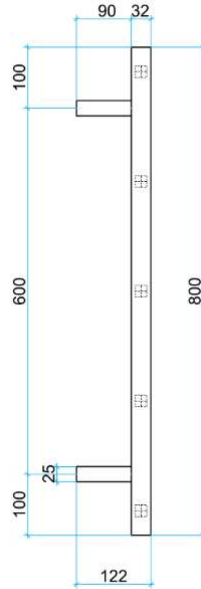

# Thermorail Ladder Towel Rails

Towel Rails for use in bathrooms

Stock Code	Finish	Size (mm)	Output (W)	No. of Bars
USR54	Polished Stainless Steel	W630 x H800 x D122	N/A	5

**PLEASE NOTE:** Specifications are for information purposes only. Whilst every effort has been made to ensure the product specifications are accurate, due to continuing product development and improvement the specifications are subject to change. Specifications can be used to rough in and fit timber supports in the wall however we recommend no holes are drilled without having the product on site or verifying the details with the manufacturer. Thermogroup cannot be held liable or responsible for errors due to updated specifications.