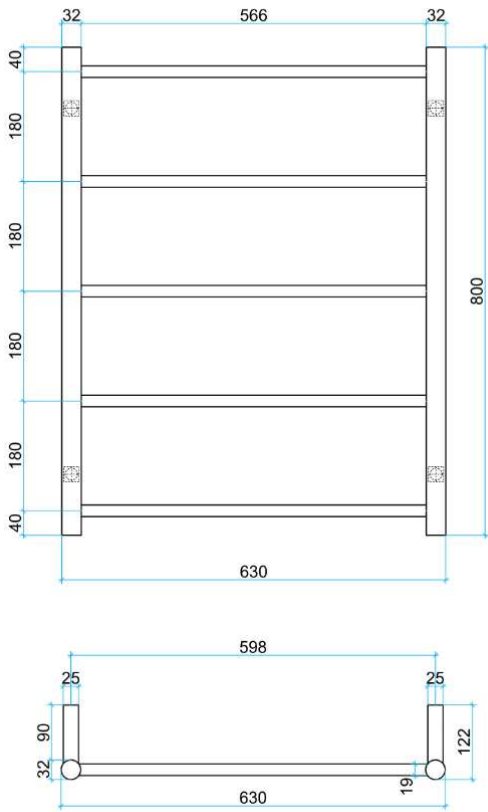

# Thermorail Ladder Towel Rails

Towel Rails for use in bathrooms

Stock Code	Finish	Size (mm)	Output (W)	No. of Bars
USR54	Polished Stainless Steel	W630 x H800 x D122	N/A	5

**PLEASE NOTE:** Specifications are for information purposes only. Whilst every effort has been made to ensure the product specifications are accurate, due to continuing product development and improvement the specifications are subject to change. Specifications can be used to rough in and fit timber supports in the wall however we recommend no holes are drilled without having the product on site or verifying the details with the manufacturer. Thermogroup cannot be held liable or responsible for errors due to updated specifications.