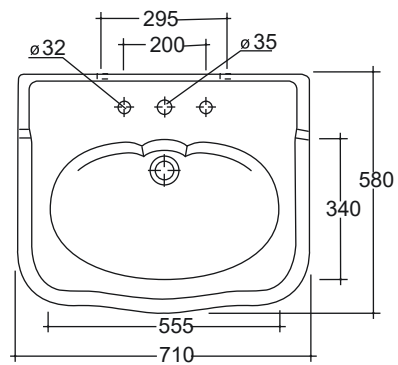

IMPERO 70

STYLE

Pedestal & Basin

CODE

1TH (IMP70/1)
3TH (IMP70/3)

WEIGHT

22 kg (Basin)
13 kg (Pedestal)

COLOURS

White, Not glazed at rear.

OVERFLOW & WASTE

32 mm overflow plug &
waste not included.

RECOMMENDED PLUG & WASTE

SBW006

INCLUSIONS

Wall fixing bolts included.

Note: All dimensions are in millimetres and are subject to normal manufacturing variances. Studio Bagno Pty Ltd reserves the right to vary specifications at any time without notice. Date created: 27.07.16