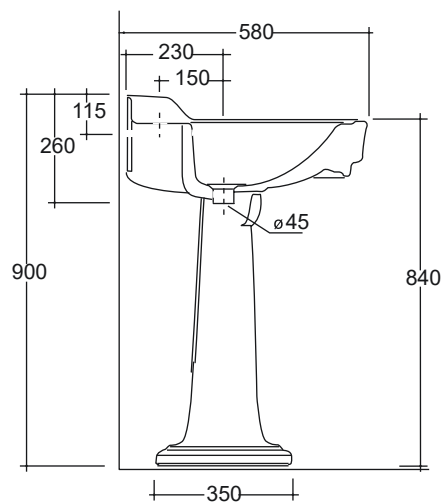

IMPERO 70

STYLE

Pedestal & Basin

CODE

1TH (IMP70/1)
3TH (IMP70/3)

WEIGHT

22 kg (Basin)
13 kg (Pedestal)

COLOURS

White, Not glazed at rear.

OVERFLOW & WASTE

32 mm overflow plug &
waste not included.

RECOMMENDED PLUG & WASTE

SBW006

INCLUSIONS

Wall fixing bolts included.

Note: All dimensions are in millimetres and are subject to normal manufacturing variances. Studio Bagno Pty Ltd reserves the right to vary specifications at any time without notice. Date created: 27.07.16