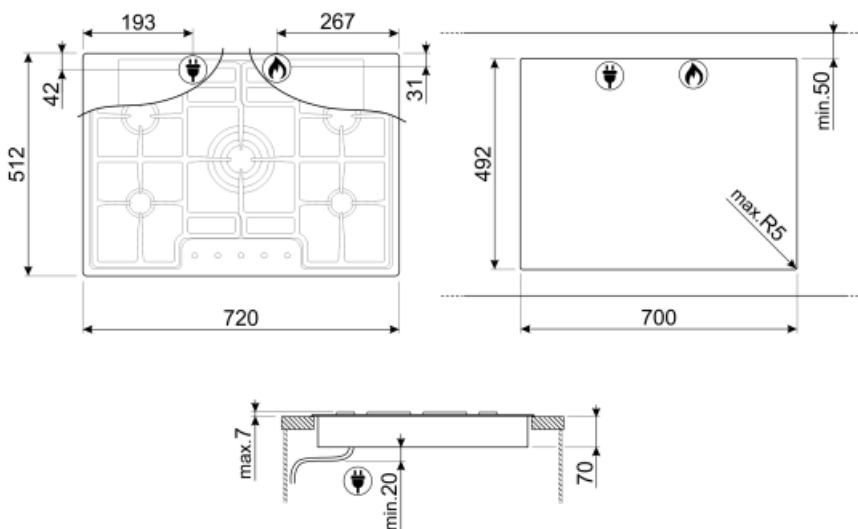

UR

Front-left - Gas - AUX - 1.05 kW
Rear-left - Gas - Semi Rapid - 1.80 kW
Central - Gas - UR - 4.00 kW
Rear-right - Gas - Semi Rapid - 1.80 kW
Front-right - Gas - AUX - 1.05 kW
Gas safety valves Yes

Automatic Ignition Yes

Accessories Included

Cast iron wok support 1 Other accessories Linea control knobs kit

Electrical Connection

Electrical connection rating (W) 1 W Frequency (Hz) 50/60 Hz
Voltage (V) 220-240 V Power supply cable length 120 cm

Gas Connection

Gas Type G20 Natural gas Other gas nozzles included G30 GPL Liquid gas
Gas connection Conical Gas connection rating (W) 10500 W