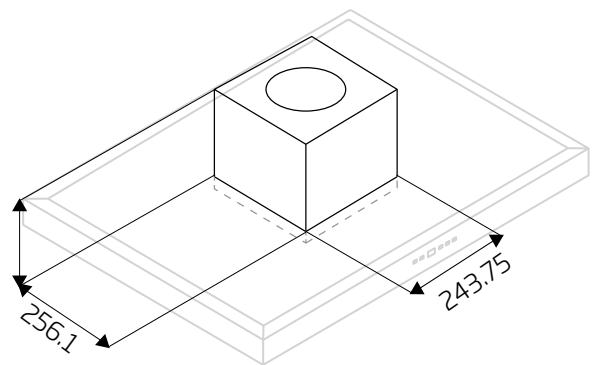

TECHNICAL DATA

IS4110S

- dimensions: (W x D)
898 x 660 mm
- 4 x mesh filters

You couldn't ask for more with this strikingly designed rangehood. Adapting European design and German engineered silent technology, the IS4110S is less bulky than many of the traditional style rangehoods. As most canopies tend to make a room feel smaller, the IS4110S does the opposite and is able to open up an entire kitchen space. The angular look of this rangehood has become extremely popular in modern kitchens, boasting features such as soft-touch eye level controls, stainless steel finish and a 15 minute delay timer with automatic shut-off.

IS4110S // 90cm // SILENT Island Rangehood

Outlet Box Dimensions

Model: IS4110S
Feeding Voltage: 220-240V 50Hz
Max Lamp Power: 2 x 3W