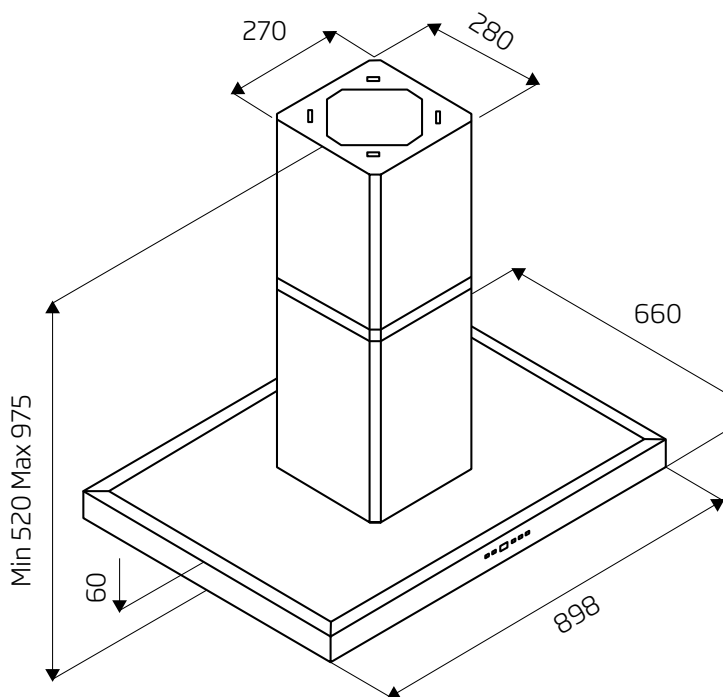

IS4110S // 90cm // SILENT Island Rangehood

PRODUCT DESCRIPTION ISODRIVE® OPTIONS

- stainless steel finish
- Silent Isodrive® motor system
- soft-touch controls, digital display
- 5 x speed levels
- 15 minute delay timer with auto shut-off
- 2 x LED lights
- stainless steel, dishwasher safe mesh filters
- free ducting
- 5 Year Warranty on Canopy
- **ST** single external motor
 - 900 m³/h airflow
 - 200mm SteelFlex™ ducting (4m)
 - install roof/wall
 - rated power: 57W
- **SP** single external motor
 - 1600 m³/h airflow
 - 200mm SteelFlex™ ducting (6m)
 - install roof/wall
 - rated power: 155W
- **SE** single external motor
 - 3200 m³/h airflow
 - 250mm SteelFlex™ ducting (4m)
 - 200mm SteelFlex™ ducting (2m)
 - SE accessory kit required
 - install roof/wall
 - rated power: 137W

TECHNICAL DATA

IS4110S

- dimensions: (W x D)
898 x 660 mm
- 4 x mesh filters

You couldn't ask for more with this strikingly designed rangehood. Adapting European design and German engineered silent technology, the IS4110S is less bulky than many of the traditional style rangehoods. As most canopies tend to make a room feel smaller, the IS4110S does the opposite and is able to open up an entire kitchen space. The angular look of this rangehood has become extremely popular in modern kitchens, boasting features such as soft-touch eye level controls, stainless steel finish and a 15 minute delay timer with automatic shut-off.

IS4110S // 90cm // SILENT Island Rangehood

Outlet Box Dimensions

Model: IS4110S
Feeding Voltage: 220-240V 50Hz
Max Lamp Power: 2 x 3W