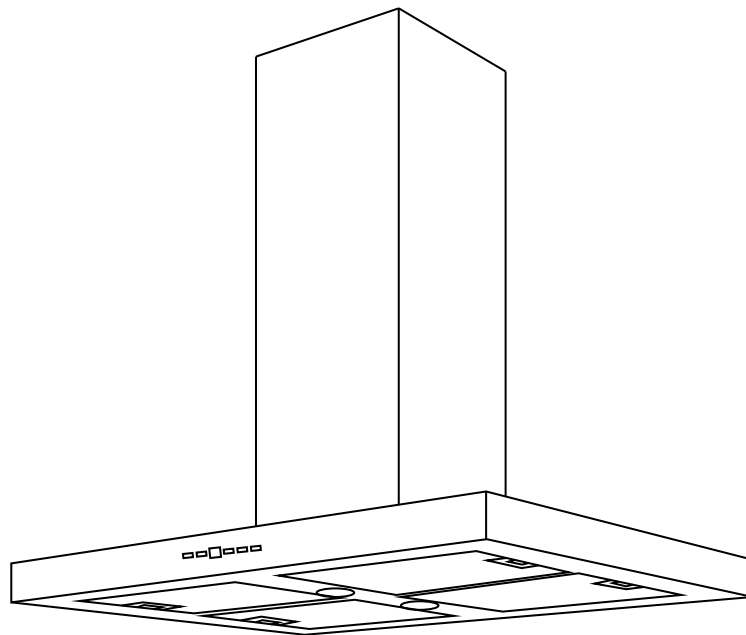

IS4110S // 90cm // SILENT Island Rangehood

PRODUCT DESCRIPTION ISODRIVE® OPTIONS

- stainless steel finish
- Silent Isodrive® motor system
- soft-touch controls, digital display
- 5 x speed levels
- 15 minute delay timer with auto shut-off
- 2 x LED lights
- stainless steel, dishwasher safe mesh filters
- free ducting
- 5 Year Warranty on Canopy
- **ST** single external motor
 - 900 m³/h airflow
 - 200mm SteelFlex™ ducting (4m)
 - install roof/wall
 - rated power: 57W
- **SP** single external motor
 - 1600 m³/h airflow
 - 200mm SteelFlex™ ducting (6m)
 - install roof/wall
 - rated power: 155W
- **SE** single external motor
 - 3200 m³/h airflow
 - 250mm SteelFlex™ ducting (4m)
 - 200mm SteelFlex™ ducting (2m)
 - SE accessory kit required
 - install roof/wall
 - rated power: 137W

TECHNICAL DATA

IS4110S

- dimensions: (W x D)
898 x 660 mm
- 4 x mesh filters

You couldn't ask for more with this strikingly designed rangehood. Adapting European design and German engineered silent technology, the IS4110S is less bulky than many of the traditional style rangehoods. As most canopies tend to make a room feel smaller, the IS4110S does the opposite and is able to open up an entire kitchen space. The angular look of this rangehood has become extremely popular in modern kitchens, boasting features such as soft-touch eye level controls, stainless steel finish and a 15 minute delay timer with automatic shut-off.

IS4110S // 90cm // SILENT Island Rangehood

Outlet Box Dimensions

Model: IS4110S
Feeding Voltage: 220-240V 50Hz
Max Lamp Power: 2 x 3W