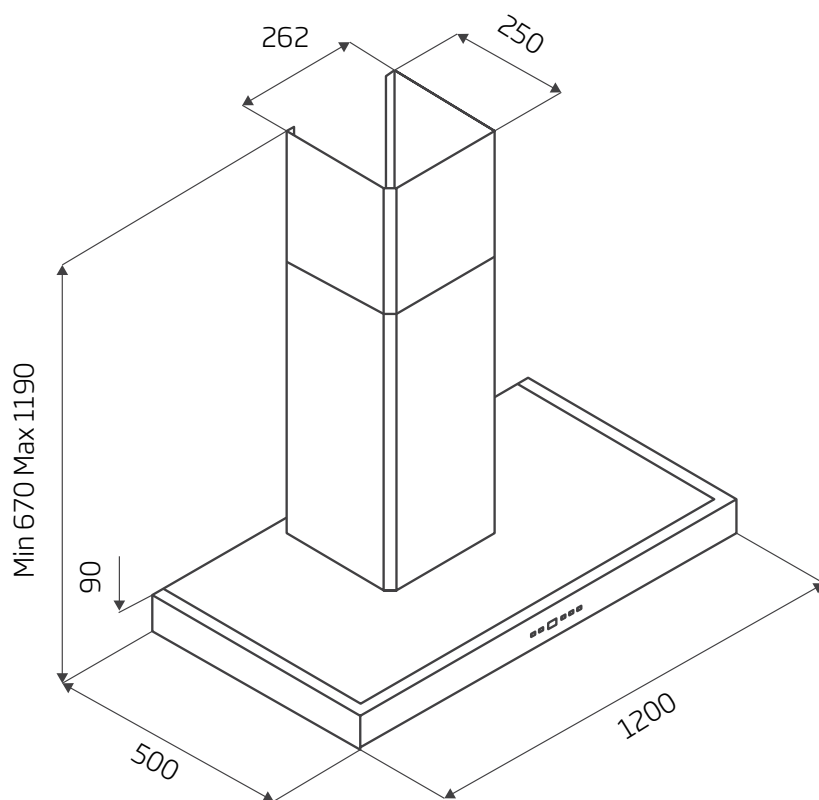

Model: DS3170-12S
Feeding Voltage: 220-240V 50Hz
Max Lamp Power: 3 x 3W