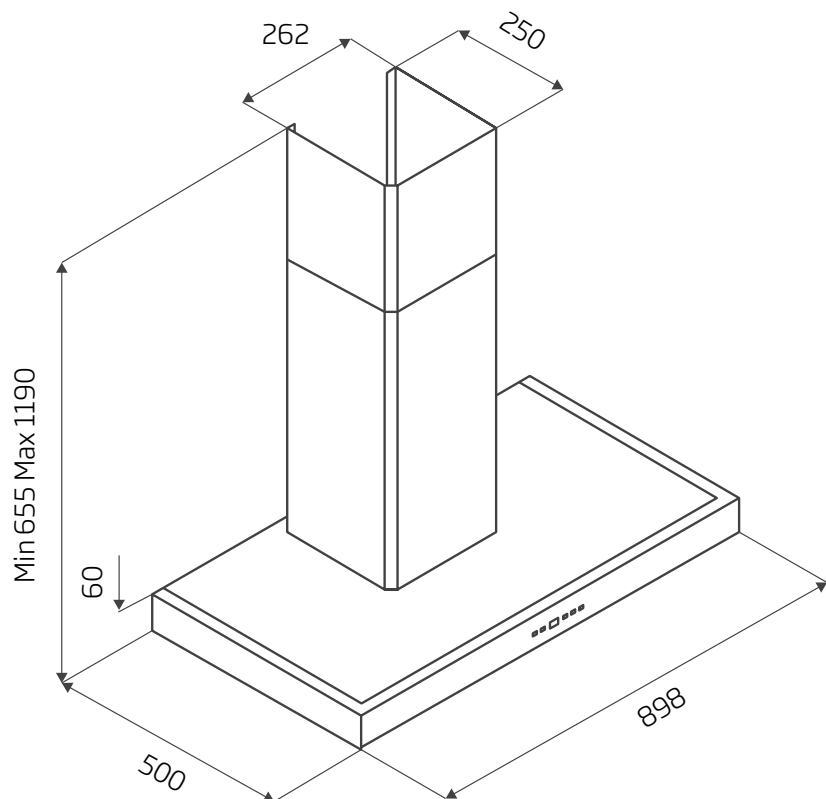

DS3170S, DS3170-12S // 90cm & 120cm // SILENT

DS3170S

Model: DS3170S
Feeding Voltage: 220-240V 50Hz
Max Lamp Power: 2 x 3W

DS3170-12S