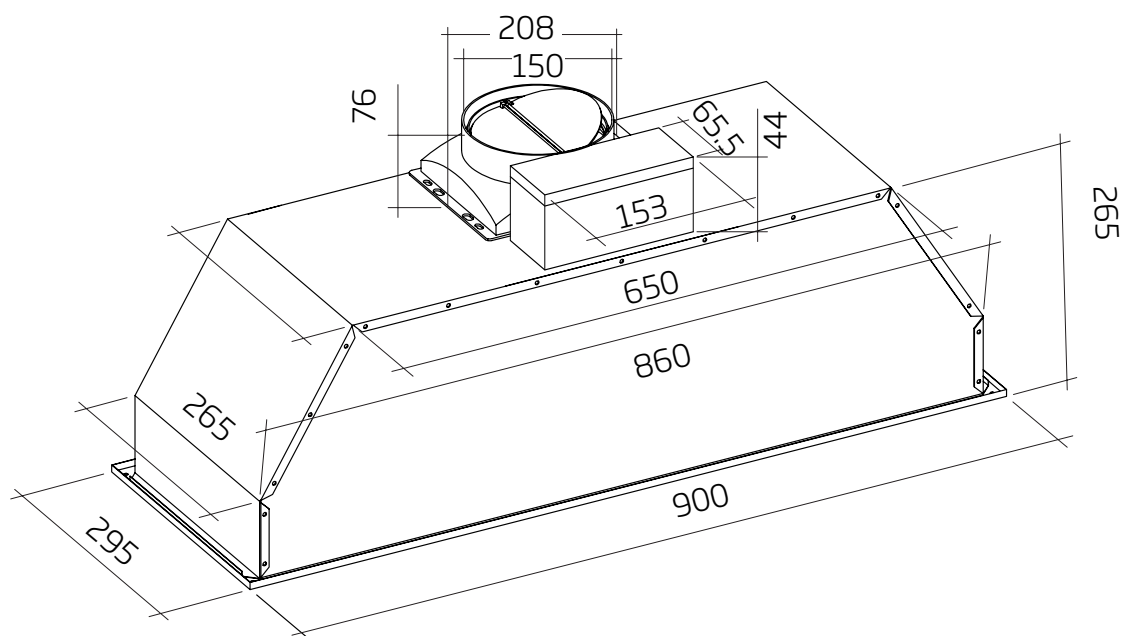

NAUM-9, NAUM-9B

- Airflow rate: 1080m³/h
- dimensions: (W x D) 900mm x 295mm
- 3 x filters

NAUM-9 (90cm)

NAUM-9, NAUM-9B // 90cm // ON-BOARD MOTORED UNDERMOUNT RANGEHOOD

Model: NAUM-9, NAUM-9B

Feeding Voltage: 220-240V 50Hz

Max Lamp Power: 2 x 1.5W