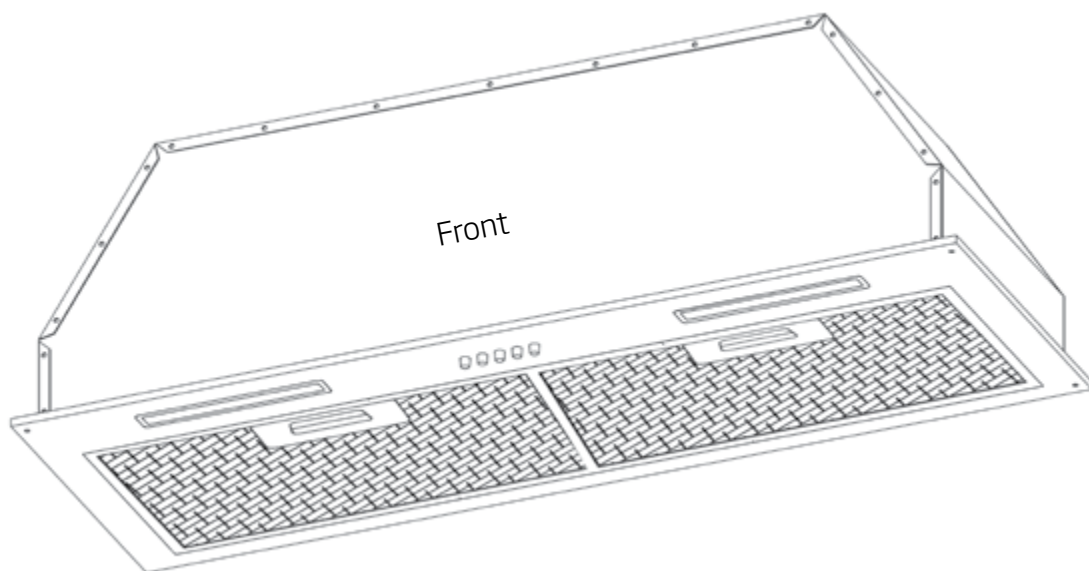

NAUM-9, NAUM-9B // 90cm // ON-BOARD MOTORED UNDERMOUNT RANGEHOOD

This minimalist undermount rangehood will suit a variety of kitchens by continuing the line of cabinets across the cooktop area. Aside from seamless cabinetry integration, this model also features 3 convenient speed levels and 2 LED strip lights for independent cook-space illumination.

Architects and kitchen designers find this a versatile and effective model when externally motored units are not practical.

PRODUCT DESCRIPTION

- Powdercoated matte black and stainless steel available
- 3 x speed levels
- 2 x LED lights
- dishwasher safe metal filters
- 3 Year Warranty on rangehood
- recirculating carbon filter available*

NAUM-9, NAUM-9B

- Airflow rate: 1080m³/h
- dimensions: (W x D) 900mm x 295mm
- 3 x filters

NAUM-9 (90cm)

NAUM-9, NAUM-9B // 90cm // ON-BOARD MOTORED UNDERMOUNT RANGEHOOD

Model: NAUM-9, NAUM-9B

Feeding Voltage: 220-240V 50Hz

Max Lamp Power: 2 x 1.5W