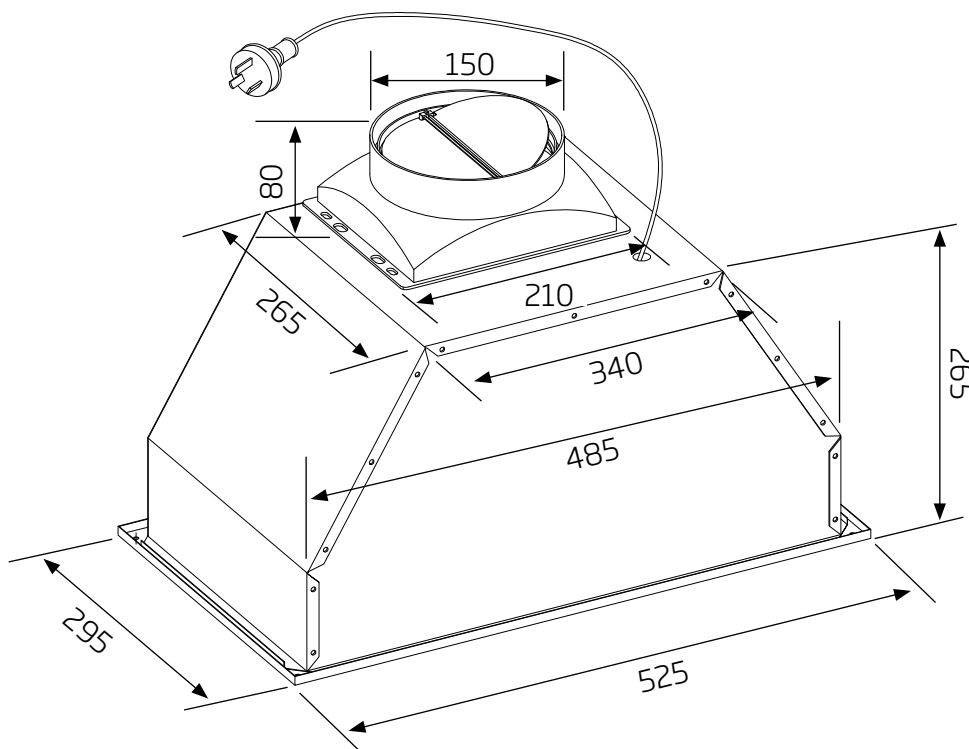

### NAUM-6, NAUM-6B

- Airflow rate: 1080m<sup>3</sup>/h
- dimensions: (W x D) 863.6mm x 295mm
- 2 x filters

NAUM-6, NAUM-6B // 60cm // ON-BOARD MOTORED UNDERMOUNT RANGEHOOD

Model: NAUM-6, NAUM-6B

Feeding Voltage: 220-240V 50Hz

Max Lamp Power: 2 x 1.5W