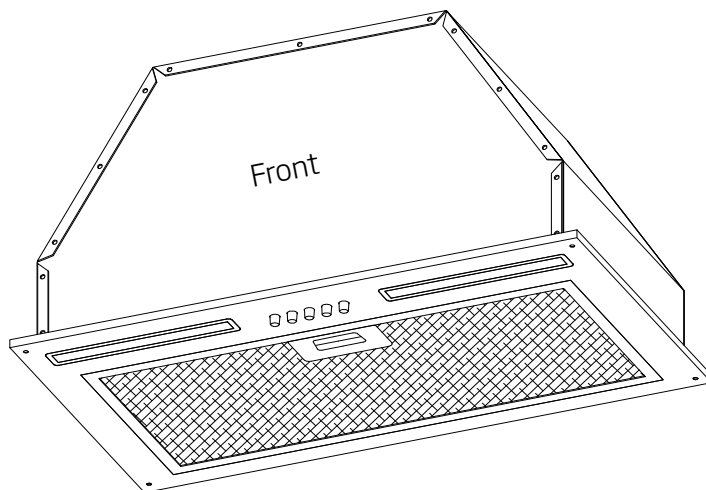

NAUM-6, NAUM-6B // 60cm // ON-BOARD MOTORED UNDERMOUNT RANGEHOOD

Model: NAUM-6, NAUM-6B

Feeding Voltage: 220-240V 50Hz

Max Lamp Power: 2 x 1.5W