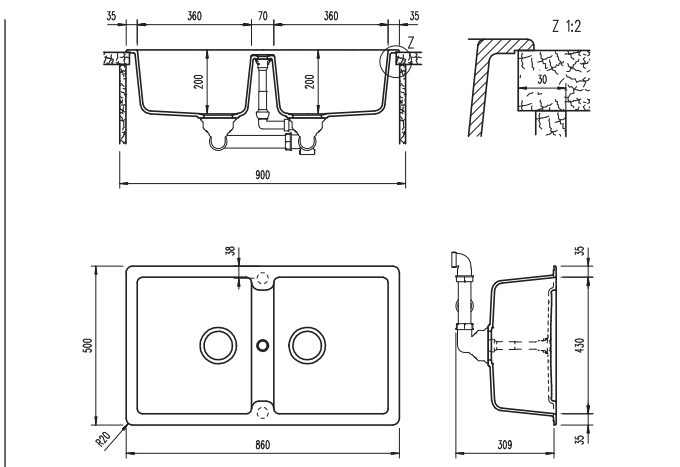

TN200

TYPOS INSET OR UNDERMOUNT

CRISTALITE+®

INCLUDED ACCESSORIES

INSERT CLIPS

629858

INC4050

OPTIONAL ACCESSORIES

DR006

SLCB

CBB540XA

DIMENSIONS

SPECIFICATIONS

Description	Double Bowl, Inset / Undermount
Overall Sink Size	L860mm x W500mm x D200mm
Bowl Dimensions	2 x L430mm x W360mm x D200mm
Drainer Length	410mm
Bowl Radius	25mm
Water Capacity	24 Litres (each bowl)
Technic	Granite Sink
Material	Granite - Cristalite

INSTALLATION

Fixings	Inset clips supplied
Template	N/A
Min Cabinet Size	900mm
Tap Holes	NTH (can be drilled)

SURFACE FINISH

SILKY SMOOTH

WASTE KIT

MATERIAL

CRISTALITE+®

PLUMBING

Waste Fittings	2 x (90mm x 2") basket waste included
Overflow	Included

INSTALLATION OPTIONS

INSET

UNDER MOUNT

PACKAGING

Gross Weight	20kg
Carton Size	1030mm x 580mm x 320mm
Pack QTY	1

AVAILABLE IN