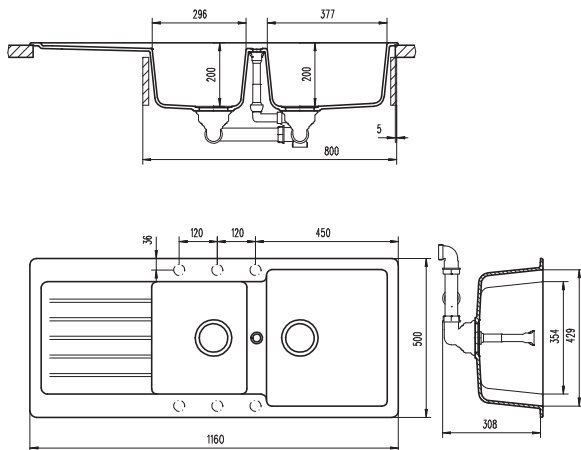

TD200

TYPOS INSET

CRISTALITE⁺

INCLUDED ACCESSORIES

INSERT CLIPS

629858

OPTIONAL ACCESSORIES

DR006

DR007

SLCB

CBB540XA

DIMENSIONS

SPECIFICATIONS

Description	One and Three Bowl, Inset
Overall Sink Size	L1160mm x W500mm x D200mm
Bowl Dimensions	L354mm x W296mm x D200mm(S) L429mm x W377mm x D200mm(L)
Drainer Length	360mm
Bowl Radius	25mm
Water Capacity	13 Litres (S) / 22 Litres (L)
Technic	Granite Sink
Material	Granite - Cristalite

INSTALLATION

Fixings	Inset clips supplied
Template	N/A
Min Cabinet Size	800mm
Tap Holes	NTH (can be drilled)

SURFACE FINISH

SILKY SMOOTH

WASTE KIT

MATERIAL

CRISTALITE⁺

PLUMBING

Waste Fittings	2 x (90mm x 2") basket waste included
Overflow	Included

INSTALLATION OPTIONS

INSET

PACKAGING

Gross Weight	27kg
Carton Size	1320mm x 580mm x 320mm
Pack QTY	1

AVAILABLE IN