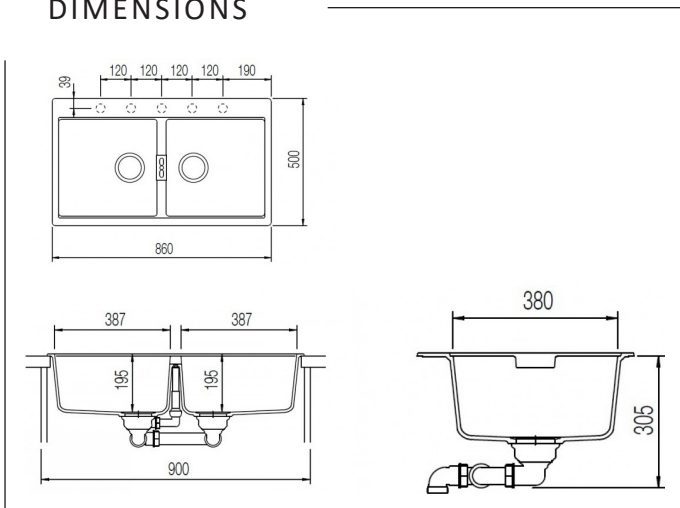

N200

SCHOCK HORIZONT INSET

CRISTADUR®

INCLUDED ACCESSORIES

INSERT CLIPS 629858

OPTIONAL ACCESSORIES

DR006 DTA23 SLCB CBB395XA 629373RG/629373BN

DIMENSIONS

SPECIFICATIONS

Description	Double Bowl Inset
Overall Sink Size	L860mm x W500mm x D195mm
Bowl Dimensions	2 x L387mm W380mm x D195mm
Bowl Radius	25mm
Water Capacity	20 Litres (each bowl)
Technic	Granite Sink
Material	Granite - Cristadur

INSTALLATION

Fixings	Inset clips supplied
Template	N/A
Min Cabinet Size	900mm
Tap Holes	NTH (can be drilled)

SURFACE FINISH

SILKY TEXTURE

WASTE KIT

MATERIAL

CRISTADUR®

PLUMBING

Waste Fittings	2 x (90mm x 2") basket waste included
Overflow	Included

INSTALLATION OPTIONS

INSET

PACKAGING

Net Weight	22kg
Carton Size	1050mm x 320mm x 580mm
Pack QTY	1

AVAILABLE IN