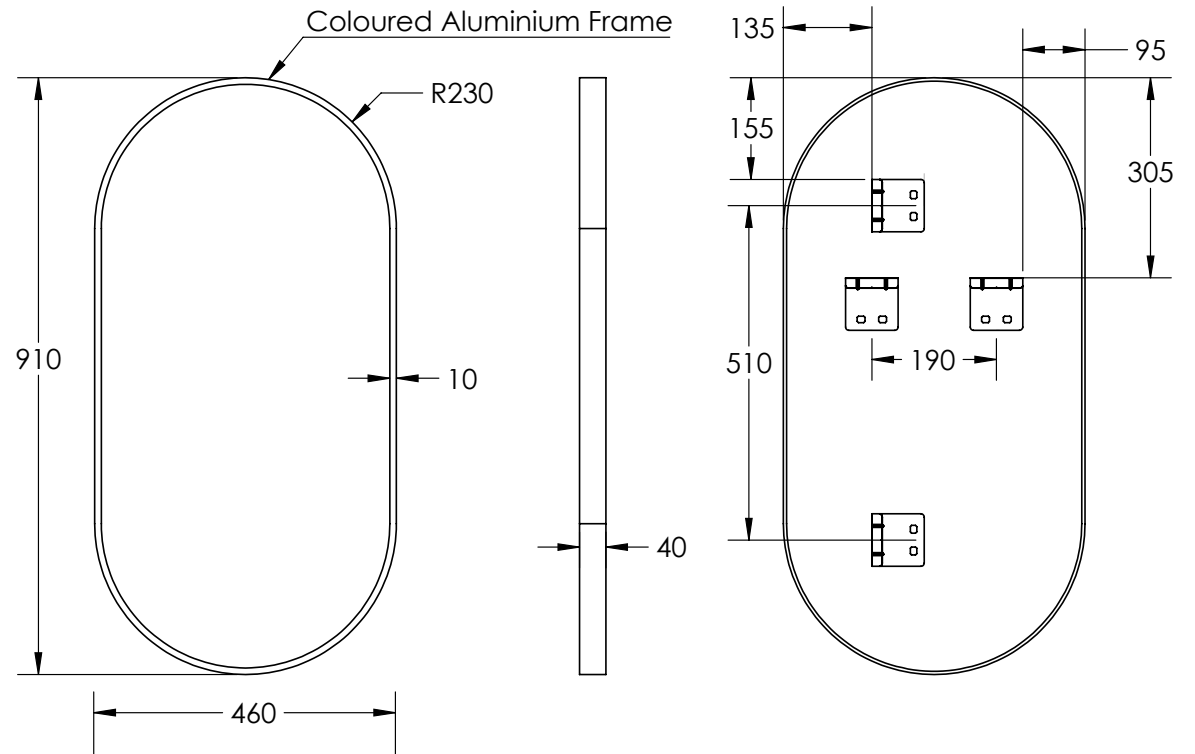

MODERN OBLONG 460X910

NON-LED MIRROR

SPECIFICATIONS

WIDTH	460mm
HEIGHT	910mm
DEPTH	40mm
WEIGHT	5kg
ORIENTATION	Landscape/Portrait

FEATURES

- Copper Free Mirror
- Coloured Aluminium Frame

FINISH

PRODUCT CODE

Brushed Brass		MO4691-BB
Brushed Nickel		MO4691-BN
Gun Metal		MO4691-GM
Matte Black		MO4691-MB
Matte White		MO4691-MW

Disclaimer: All LED Products requiring hardwiring must be installed by a licensed electrician in accordance with local regulations. Sizes are in mm and nominal and should be checked prior to installation. Actual colours may vary so please check colour samples before ordering. Installation is acceptance of our products. Installation of faulty, warped, chipped or damaged products will void our warranty.