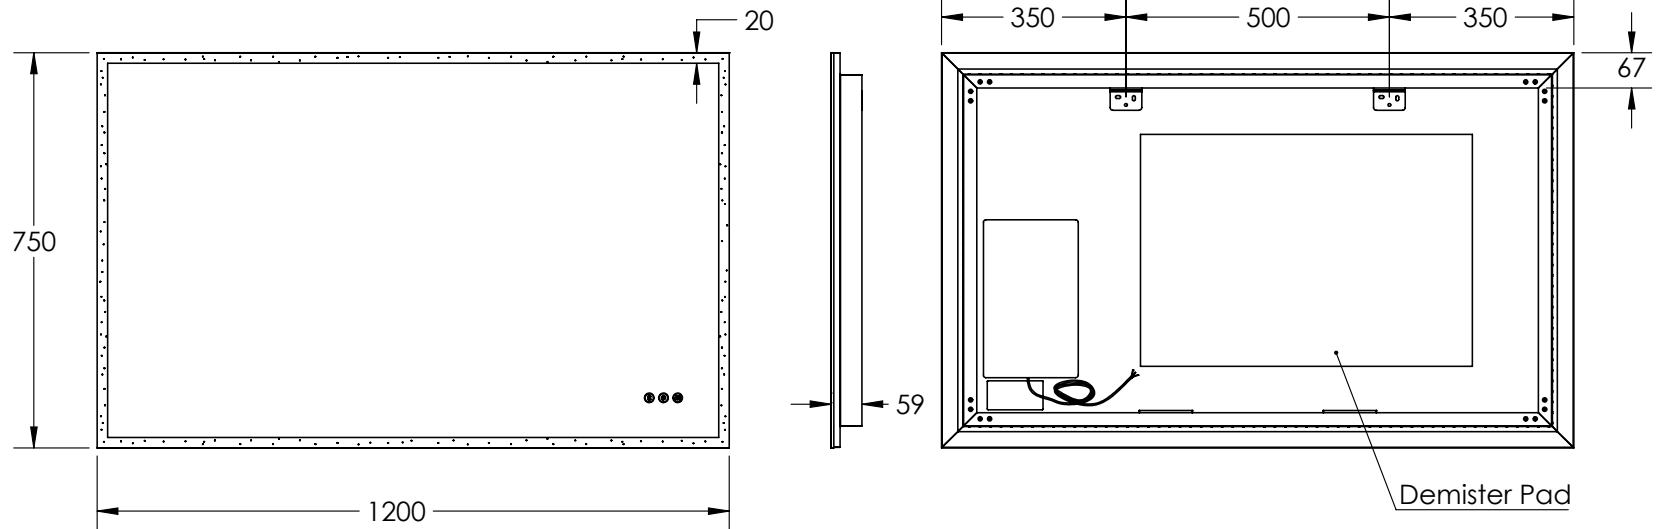

KARA 1200DB

LED MIRROR

PRODUCT CODE

K12075DB

SPECIFICATIONS

WIDTH	1200mm
HEIGHT	750mm
DEPTH	59mm
WEIGHT	19kg

FEATURES

- Copper Free Mirror
- LED Lighting (Adjustable Colour Temperature)
- Backlit
- Touch Sensor
- Demister with 1 Hour Auto Cut-off
- Bluetooth Speakers

LIGHTING SPECIFICATIONS

CCT	2700K - 6500K
CRI	>80

INSTALLATION

- Wall mount
- Hardwire
- Input voltage: 220-240v 50Hz

Disclaimer: All LED Products requiring hardwiring must be installed by a licensed electrician in accordance with local regulations. Sizes are in mm and nominal and should be checked prior to installation. Actual colours may vary so please check colour samples before ordering. Installation is acceptance of our products. Installation of faulty, warped, chipped or damaged products will void our warranty.