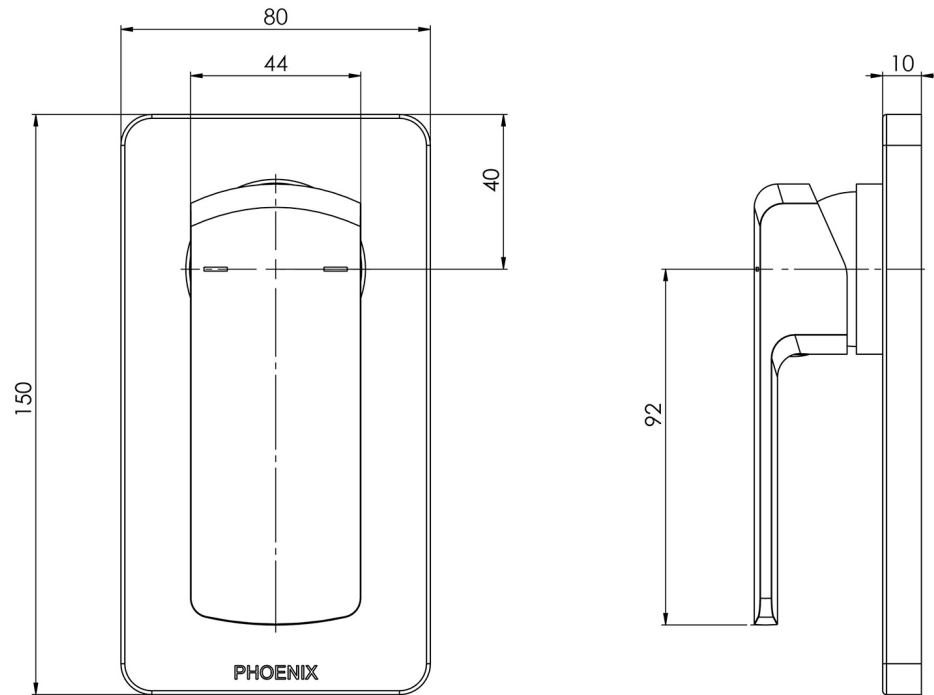

TEVA

TEVA SHOWER / WALL MIXER TRIM KIT ONLY

SPECIFICATIONS

AVAILABLE IN

152-7805-00
Chrome

152-7805-40
Brushed Nickel

152-7805-10
Matte Black

INFORMATION

Please visit <https://www.phoenixtapware.com.au/warranty> to view the full warranty

While we aim to ensure the specifications shown are correct at time of printing, Phoenix Tapware reserves the right to make modifications without prior notice. Always use the physical product measurements for mark-ups and roughing-in as the line drawing shown may differ from the actual product over time. All measurements are shown in millimetres. Colours may vary from image shown.