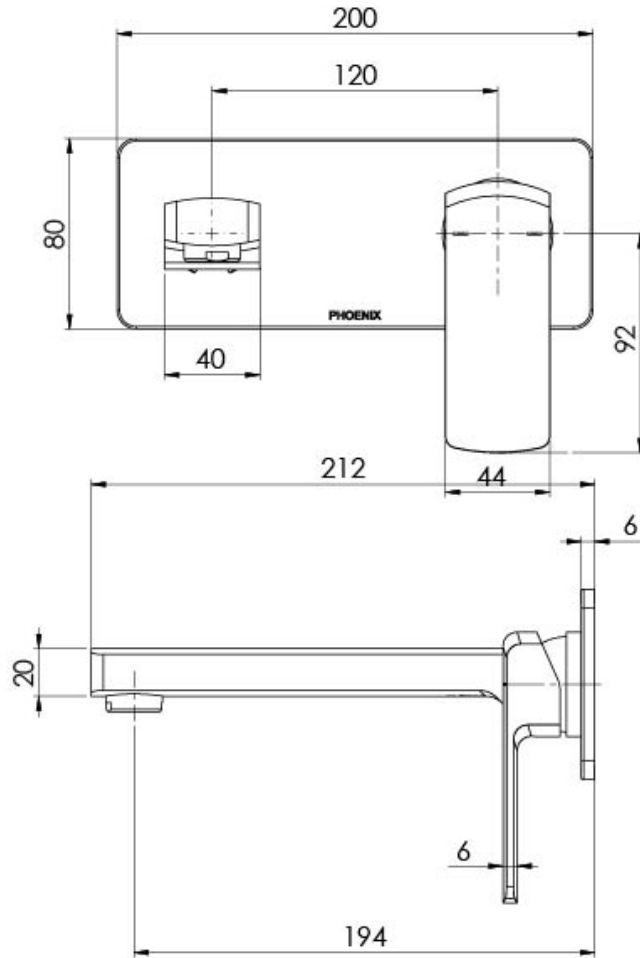

TEVA

TEVA WALL BASIN / BATH MIXER SET 200MM TRIM KIT ONLY

SPECIFICATIONS

AVAILABLE IN

152-7812-00
Chrome

152-7812-40
Brushed Nickel

152-7812-10
Matte Black

INFORMATION

Please visit <https://www.phoenixtapware.com.au/warranty> to view the full warranty

While we aim to ensure the specifications shown are correct at time of printing, Phoenix Tapware reserves the right to make modifications without prior notice. Always use the physical product measurements for mark-ups and roughing-in as the line drawing shown may differ from the actual product over time. All measurements are shown in millimetres. Colours may vary from image shown.