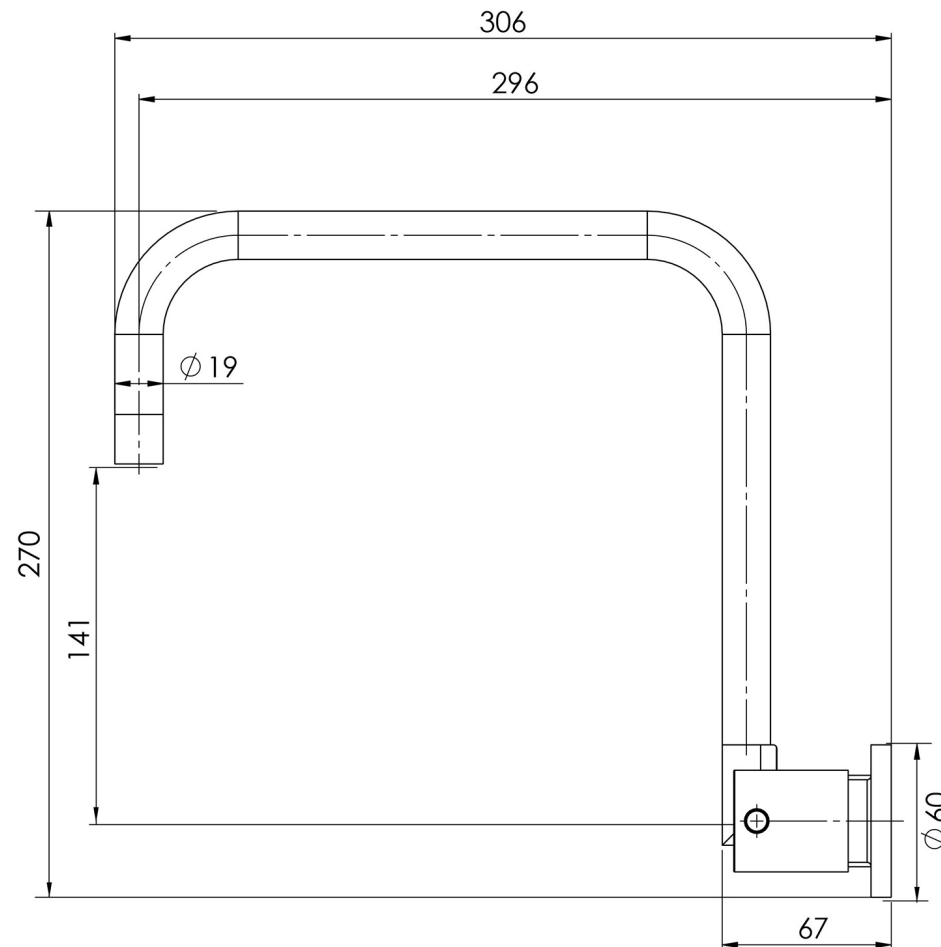

VIVID PIN LEVER

VIVID PIN LEVER WALL SINK SET SQUARELINE

SPECIFICATIONS

AVAILABLE IN

VP815 CHR
Chrome

INFORMATION

Temperature Rating
1 - 75°C

Pressure Rating
150 - 500kPa

Please visit <https://www.phoenixtapware.com.au/warranty> to view the full warranty

While we aim to ensure the specifications shown are correct at time of printing, Phoenix Tapware reserves the right to make modifications without prior notice. Always use the physical product measurements for mark-ups and roughing-in as the line drawing shown may differ from the actual product over time. All measurements are shown in millimetres. Colours may vary from image shown.