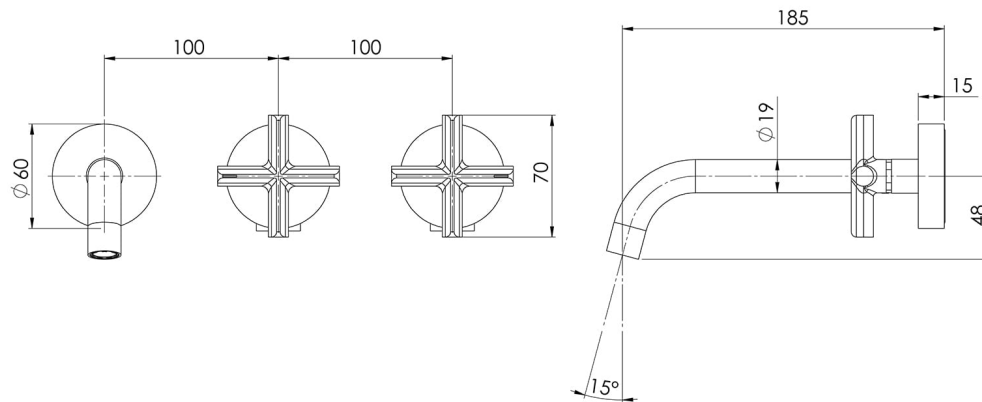

VIVID SLIMLINE PLUS

VIVID SLIMLINE PLUS WALL BASIN / BATH HOSTESS SET 180MM OUTLET

SPECIFICATIONS

AVAILABLE IN

119-1125-00
Chrome

119-1125-40
Brushed Nickel

119-1125-30
Gun Metal

119-1125-31
Brushed Carbon

119-1125-10
Matte Black

119-1125-12
Brushed Gold

INFORMATION

Temperature Rating
1 - 75°C

Pressure Rating
150 - 500kPa

MAINTENANCE AND CARE:

- All surfaces should be cleaned with mild liquid detergent or soap and water.
- Do not use cream cleaners or citrus based cleaning products, as they are abrasive.
- Use of unsuitable cleaning agents may damage the surface.
- Any damage caused in this way will not be covered by warranty.

Please visit <https://www.phoenixtapware.com.au/warranty> to view the full warranty

While we aim to ensure the specifications shown are correct at time of printing, Phoenix Tapware reserves the right to make modifications without prior notice. Always use the physical product measurements for mark-ups and roughing-in as the line drawing shown may differ from the actual product over time. All measurements are shown in millimetres. Colours may vary from image shown.