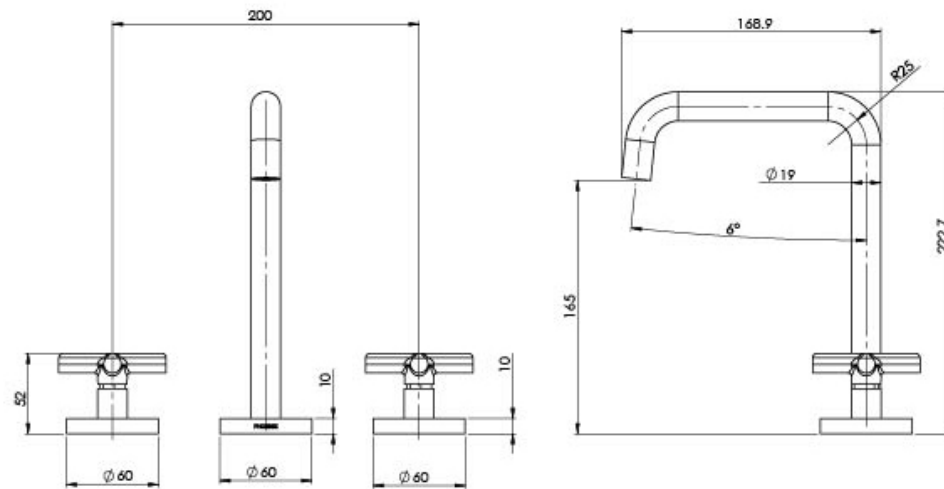

VIVID SLIMLINE PLUS

VIVID SLIMLINE PLUS BASIN SET

SPECIFICATIONS

AVAILABLE IN

119-1000-00
Chrome

119-1000-40
Brushed Nickel

119-1000-30
Gun Metal

119-1000-31
Brushed Carbon

119-1000-10
Matte Black

119-1000-12
Brushed Gold

INFORMATION

Temperature Rating
1 - 75°C

Pressure Rating
150 - 500kPa

MAINTENANCE AND CARE:

- All surfaces should be cleaned with mild liquid detergent or soap and water.
- Do not use cream cleaners or citrus based cleaning products, as they are abrasive.
- Use of unsuitable cleaning agents may damage the surface.
- Any damage caused in this way will not be covered by warranty.