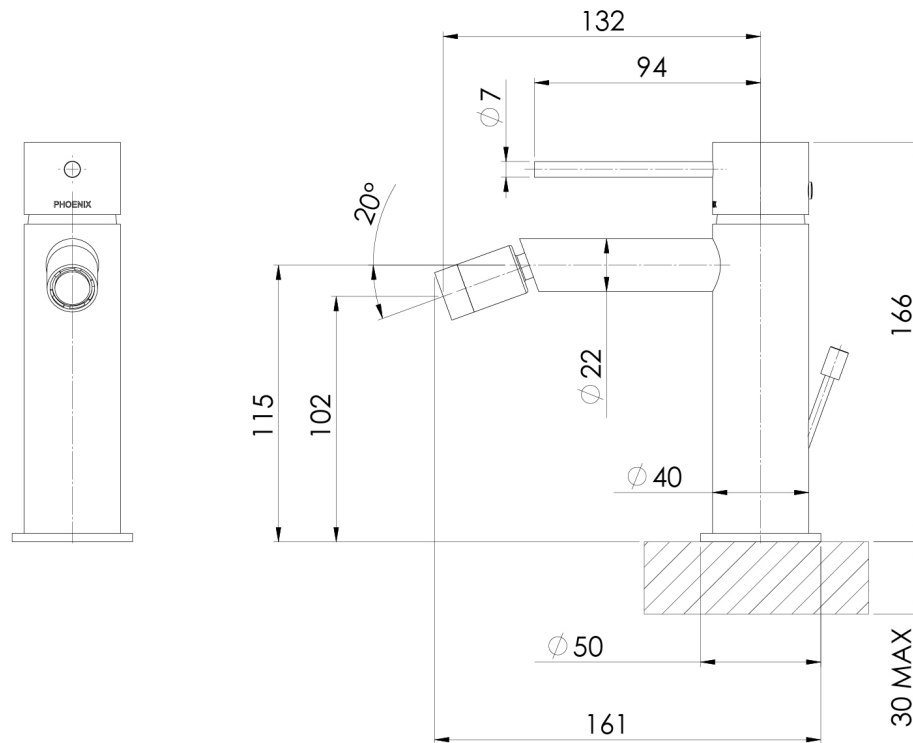

VIVID SLIMLINE

VIVID SLIMLINE BIDET MIXER WITH POP-UP WASTE

SPECIFICATIONS

AVAILABLE IN

VS716-00
Chrome

VS716-40
Brushed Nickel

VS716-31
Brushed Carbon

VS716-10
Matte Black

Please visit <https://www.phoenixtapware.com.au/warranty> to view the full warranty

While we aim to ensure the specifications shown are correct at time of printing, Phoenix Tapware reserves the right to make modifications without prior notice. Always use the physical product measurements for mark-ups and roughing-in as the line drawing shown may differ from the actual product over time. All measurements are shown in millimetres. Colours may vary from image shown.